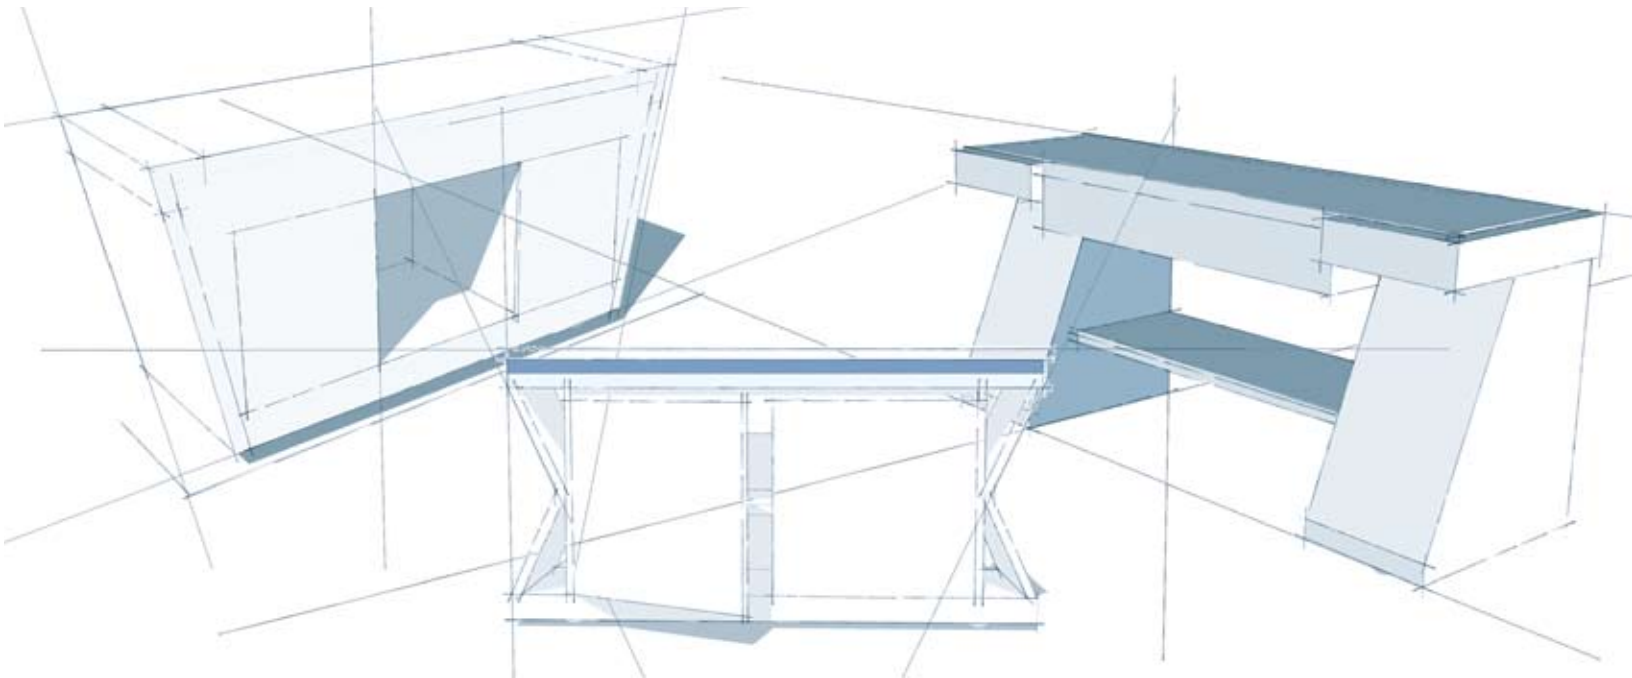

# TABLES & INDUCTION FURNITURE

**All Models Include: Furniture-grade Plywood, Hand Selected Wood Veneers and swivel casters**

**#5305**

- Shown in Pecan finish and Vetro Moretti Trend Glass top
  - Open concept design with fixed shelf and stainless steel laminate accents
  - Shown with three optional 650 watt hold only induction units, sold separately.
- Overall Dimensions: 76”L x 26.5”W x 36”H

**#5306**

- Shown in Medium Oak finish and Gallo Veneciano granite top
  - Three enclosed sections with swing style doors and stainless steel laminate accents
- Overall dimensions: 72”L x 26.5”W x 36”H