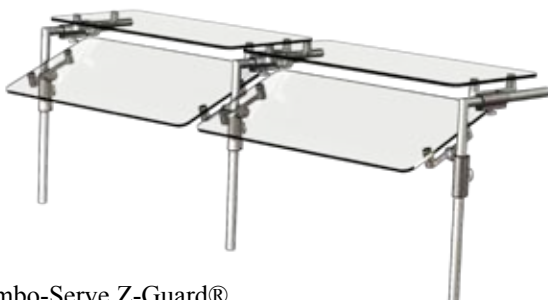

# SNEEZEGUARDS

Available in Polished Brass, Brushed and Polished Stainless Steel, Painted Steel and Wood

Angled Front Mount Sneeze guard

Operator-Serve Partition Z-Guard®

Combo-Serve Z-Guard®

Combination Shelf and Angled Front Mount Sneeze guard