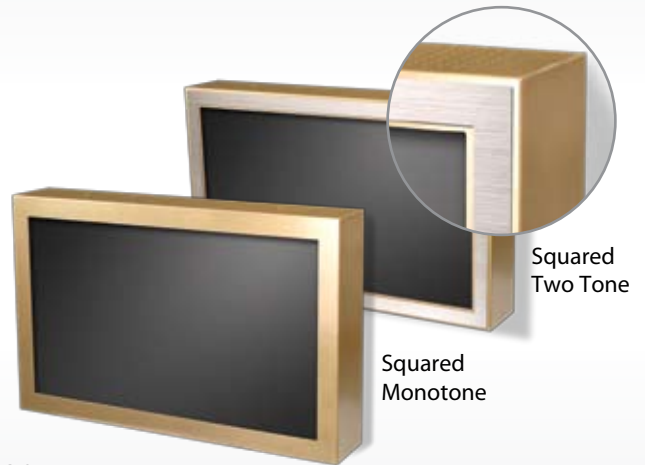

Overall Dimensions:
15" W x 4.5" D x 12.5" H

8912

Overall Dimensions:
17.25" W x 14.125" H x 5" D

8942-X8

Overall Dimensions:
36" W x 1.125" D x 53" H

8916
Overall Dimensions:
17.5" W x 4" D x 17" H

8915-X3
Overall Dimensions:
27" W x 4" D x 27" H

8948-X20
Overall Dimensions:
14.625" W x 2.1875" D x 17.375" H

8915
Overall Dimensions:
17.5" W x 4" D x 20.5" H

Standard Designs
Custom Designs
Your Designs

8953
Overall Dimensions:
28.125" W x 5.5" D x 42" H

8944
Overall Dimensions:
40" W x 6.1875" D x 25" H

8944-X1
Overall Dimensions:
40.5" W x 7" D x 25.25" H

Free Standing

8930
Overall Dimensions:
20.5" W x 68.25" H

8942
Overall Dimensions:
32" W x 13.5" D x 77.5" H