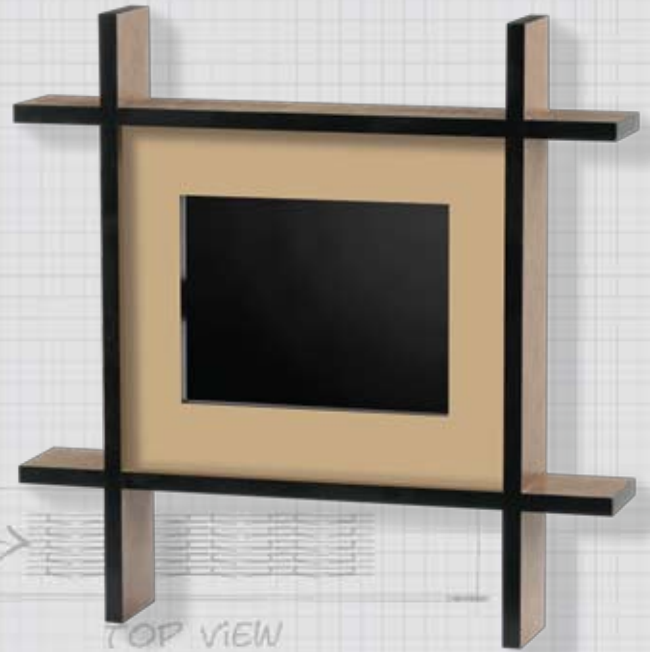

Digital Signage Enclosures

Wall Mount

8935-X3

Overall Dimensions:
23" W x 6.5" D x 34.75" H

8948-X2

Overall Dimensions:
29" W x 6" D x 44.25" H

8948-X19

Overall Dimensions:
44.5" W x 6.5" D x 28" H

8915-X2

Overall Dimensions:
19" W x 4" D x 20.5" H

8930-X12

Overall Dimensions:
60.5" W x 8.5" D x 49" H

8960
Overall Dimensions:
42" W x 5.5" D x 29" H

8944-X4

Overall Dimensions:
23" W x 5.5" D x 35" H

8990-X1

8948-X20
Overall Dimensions:
14.625" W x 2.1875" D x 17.375" H

8915
Overall Dimensions:
17.5" W x 4" D x 20.5" H

Standard Designs
Custom Designs
Your Designs

8953
Overall Dimensions:
28.125" W x 5.5" D x 42" H

From traditional to contemporary designs,
our displays will work with any decor

8932-X4
Overall Dimensions:
32.75" W x 21" D x 42.66" H

8950
Overall Dimensions:
54" W x 18.5" D x 76.5" H

8920-MP
Overall Dimensions:
30" W x 12" D x 60" H