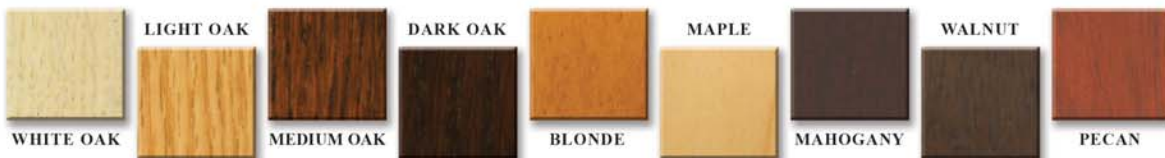

## UPGRADED GRANITE

GALLO VENECIANO

DAKOTA MAHOGANY

BLACK GALAXY

## WOOD FINISHES

WHITE OAK

LIGHT OAK

MEDIUM OAK

DARK OAK

BLONDE

MAPLE

MAHOGANY