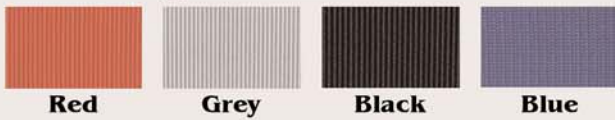

FORBES™

Public Guidance Systems Classic Designs

VINYL ROPES

VELOUR ROPES

WOOD FINISHES

BASE COLORS

UPGRADED COLORS

METAL FINISHES

Public Guidance Systems Retractable Belt Designs

**Beltrac
by Forbes**

Optional Belt Colors

Value-Plus Series

#2700

#2701

Sign Frames

#2761