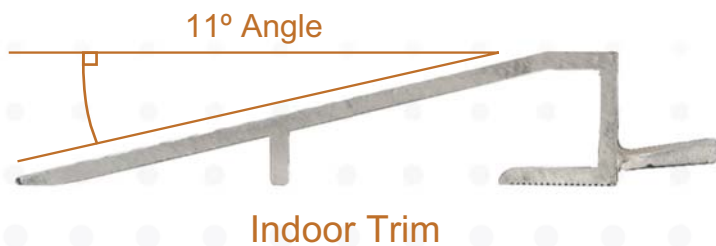

Trim

- Lightweight durable brushed aluminum.
- 11° Trim for indoor use allowing for smoother transition onto dance floor.
- 45° Trim can be used indoor as well as outdoor.

Indoor Trim