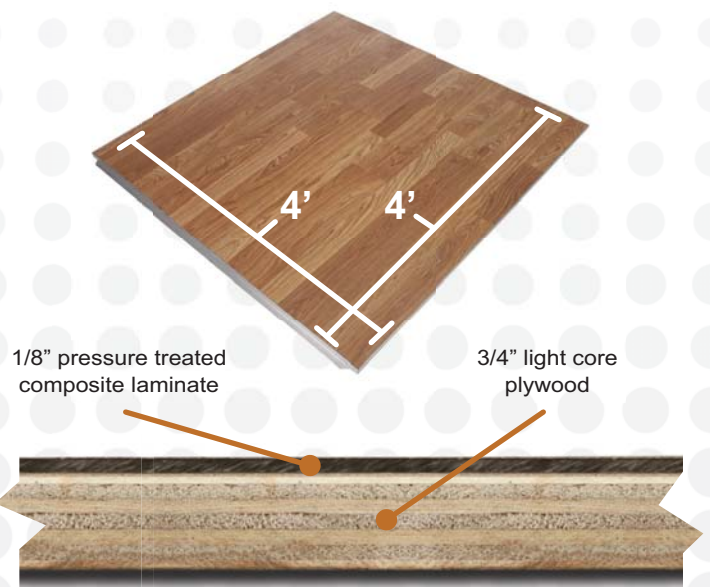

## Connectability

- Simple tongue and groove design offers easy set-up and tear-down.
- Beveled tongue and groove design reduces the chance of panel or trim separation during use.

## Trim

- Lightweight durable brushed aluminum.
- 11° Trim for indoor use allowing for smoother transition onto dance floor.
- 45° Trim can be used indoor as well as outdoor.

Indoor Trim

Indoor / Outdoor Trim

## Panels

- Dance floor panels are 4-ft x 4-ft, constructed of light core exterior grade moisture resistant 3/4" plywood.
- Our 4-ft x 4-ft panels are comparable in weight to traditional 3-ft x 3-ft wood panels making them more user friendly and less labor intensive.