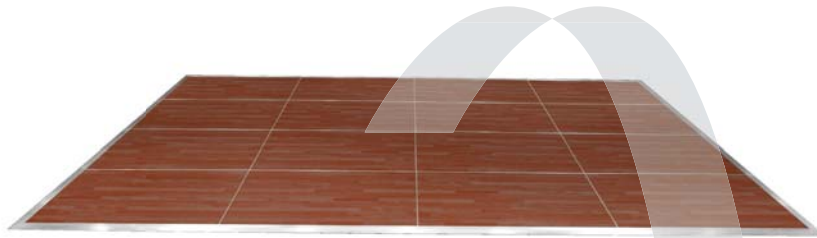

Unique and Versatile

Simple conversion from a 16-ft x 16-ft to a 24-ft round

Standard 16-ft x 16-ft Square
Dance Floor Assembly