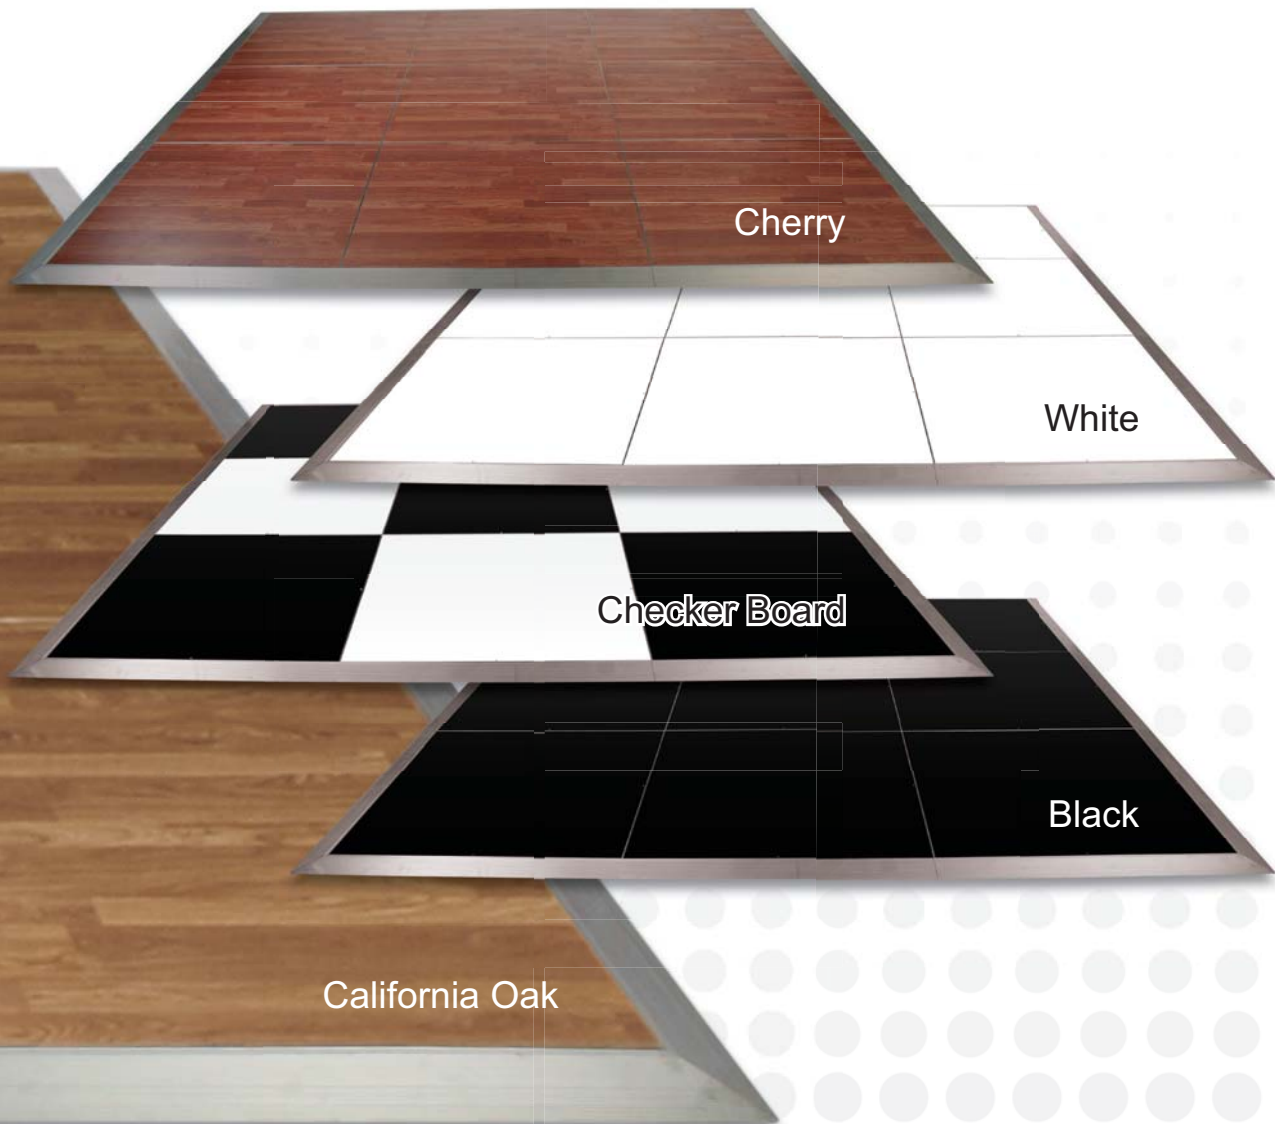

# Portable Laminate Dance Floors

- Low maintenance 4-ft x 4-ft panels are just one highlight of these dance floors.
- The pressure treated composite laminate is exceptional in durability.
- Scratch and water resistant, these all purpose dance floors can be used indoors and outdoors.
- The exterior grade, moisture resistant 3/4" light core plywood provides a lightweight, long lasting, and very durable base.
- A simple tongue and groove design offers easy set-up and tear-down.
- Secures using only a standard screwdriver (included).
- This design reduces the chance of separation during use.
- Choose between many different floor configurations.
- Available with a running plank pattern in Cherry and California Oak, also available in Black, White, and Checkerboard.
- Extra wide aluminum trim has an 11° slope that offers a better transition onto the dance floor (also available in outdoor style trim with a 45° slope). Silver trim is standard on all floors.

# Round Laminate Dance Floors

- Both models #4350 and #4351 each are two floors in one, a 16-ft x 16-ft square or a 24-ft diameter round dance floor.
- You can also add sections in the middle of the dance floor to elongate it into an oval shape (call Forbes for details).
- These dance floors have many different configurations in color, size, and shape.
- Available in Cherry and California Oak finishes with a running plank pattern. Also available in Black, White, and Checkerboard.

## Connectability

- Simple tongue and groove design offers easy set-up and tear-down.
- Beveled tongue and groove design reduces the chance of panel or trim separation during use.