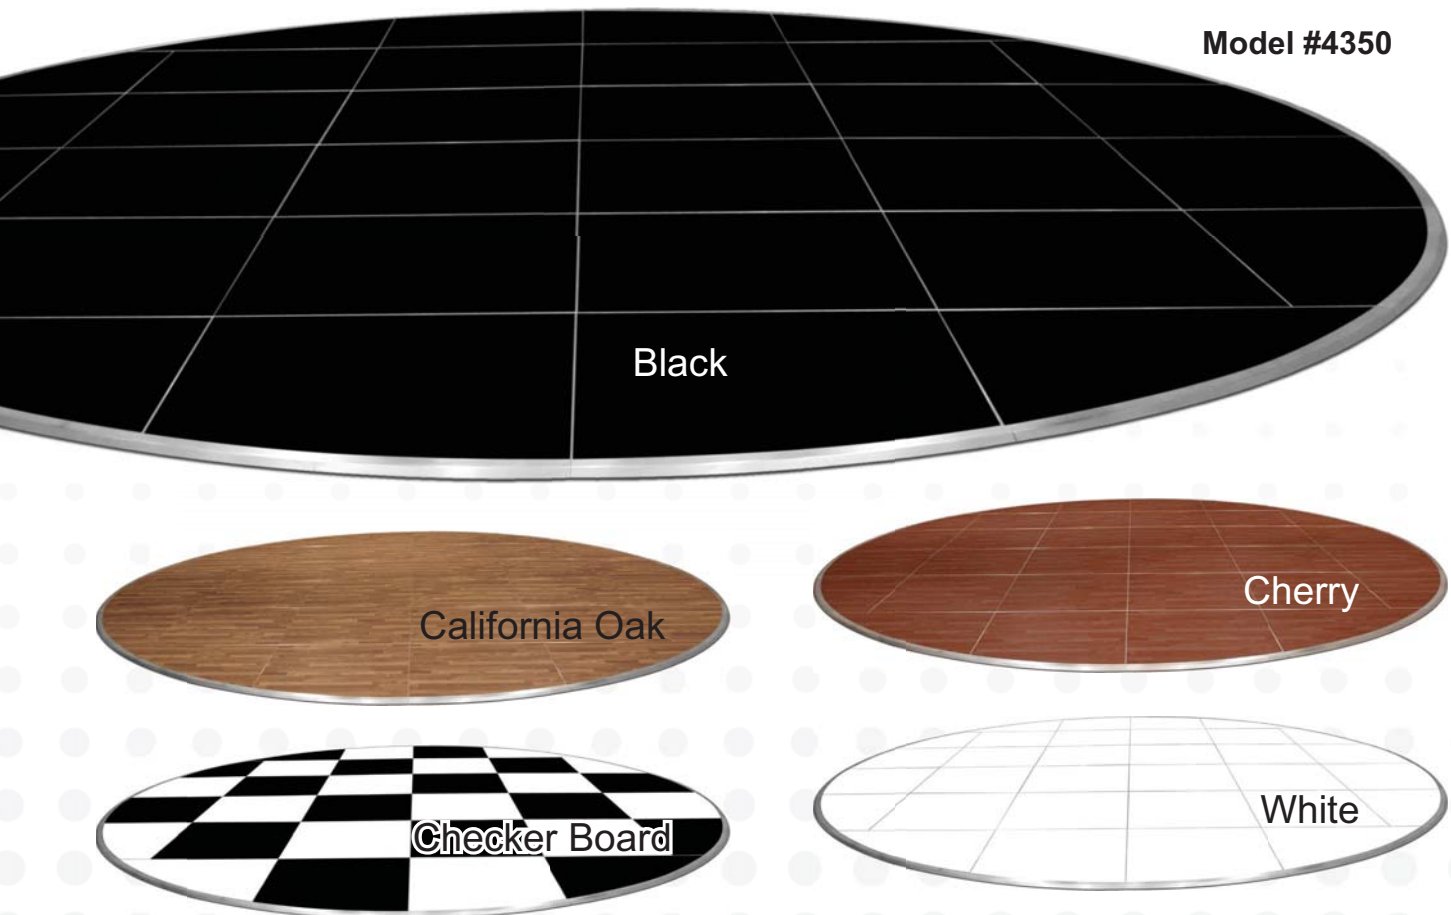

Round Laminate Dance Floors

- Both models #4350 and #4351 each are two floors in one, a 16-ft x 16-ft square or a 24-ft diameter round dance floor.
- You can also add sections in the middle of the dance floor to elongate it into an oval shape (call Forbes for details).
- These dance floors have many different configurations in color, size, and shape.
- Available in Cherry and California Oak finishes with a running plank pattern. Also available in Black, White, and Checkerboard.

Available Finishes