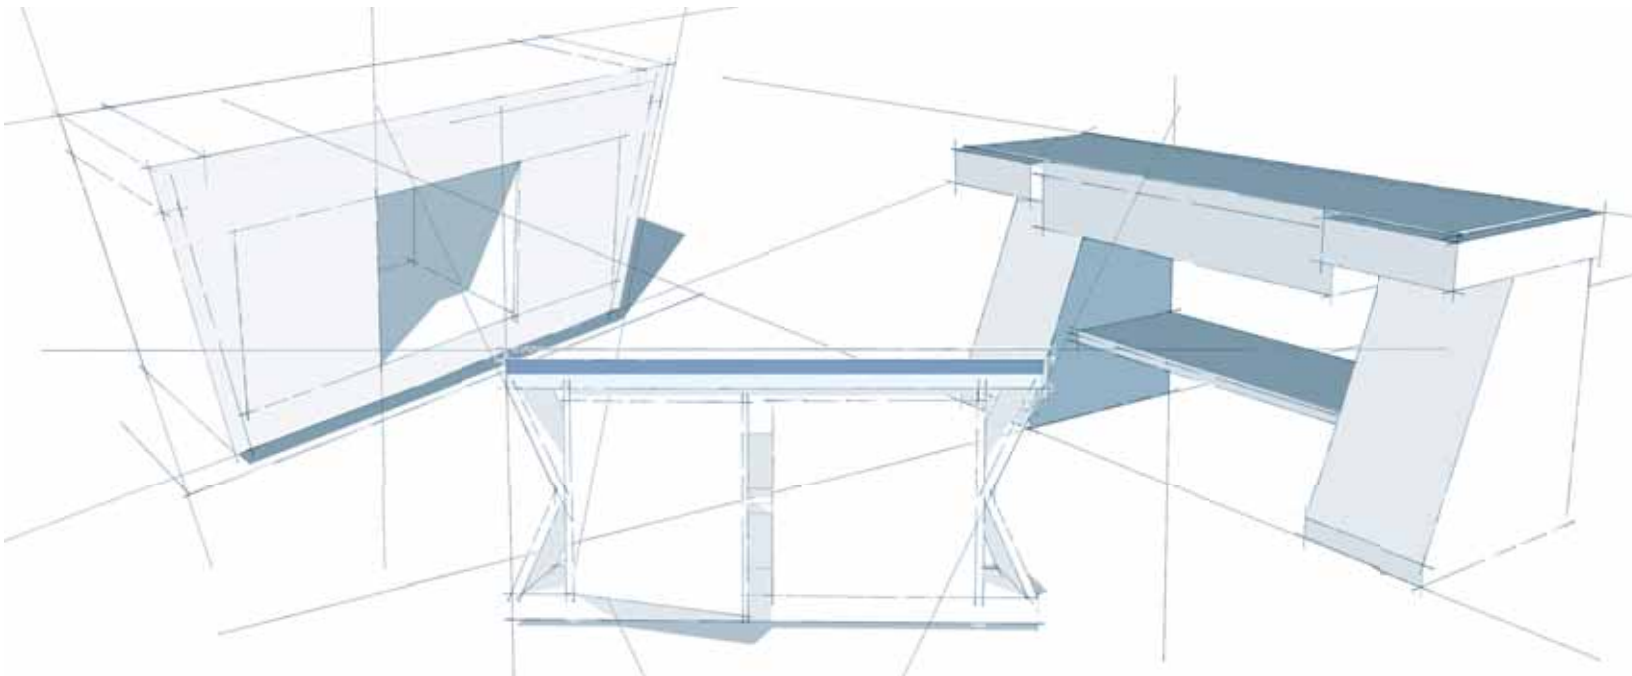

TABLES & INDUCTION FURNITURE

All Models Include: Furniture-grade Plywood, Hand Selected Wood Veneers and swivel casters

#5305

- Shown in Pecan finish and Vetro Moretti Trend Glass top
 - Open concept design with fixed shelf and stainless steel laminate accents
 - Three 650 watt hold only induction units
- Overall Dimensions: 76”L x 26.5”W x 36”H

#5306

- Shown in Medium Oak finish and Gallo Veneciano granite top
 - Three enclosed sections with swing style doors and stainless steel laminate accents
- Overall dimensions: 72”L x 26.5”W x 36”H

2

Shown with optional sneeze guard ~ see page 7

Induction Units are available in three styles - See page 6

#5307

- Shown in Blonde finish and Black Galaxy granite top
 - Enclosed cabinet with concealed doors and fixed shelf
 - Four 1800 watt single burner induction cooktop units
- Overall dimensions: 76”L x 30”W x 36”H

#5304

- Shown in Walnut finish and Grigio Wintermute Trend Stone top
 - Enclosed curved front design with swing doors
 - Two 1800 watt single burner induction cooktop units
- Overall dimensions: 86”L x 32”W x 36”H