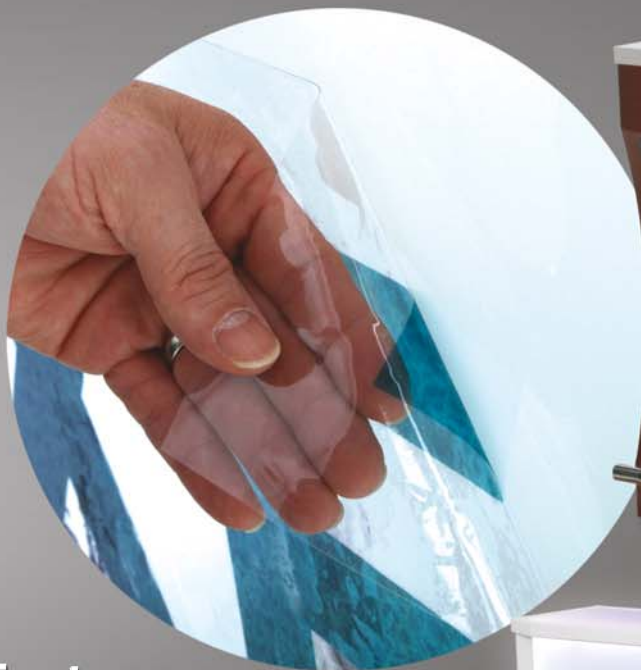

LUXE

SERIES

MOBILE BARS

Custom Static Cling Logo's Available

Features

- * Removable and reusable
- * Adheres to all glossy acrylic faced Luxe Bars
- * Durable, high quality material

Logos can be custom sized to your specific needs