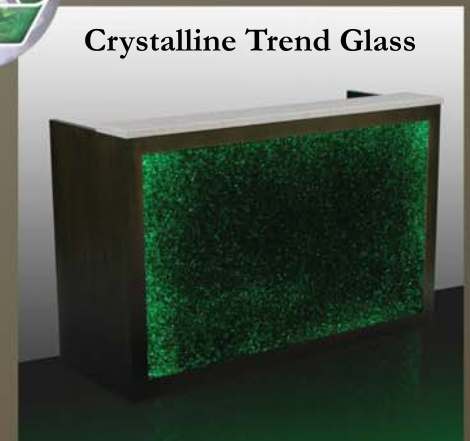

Model 5778-6  
Shown with  
Crystalline  
Trend Glass  
Front Panel and  
Countertop

Back Bar  
Model 5878  
with Crystalline  
Trend Glass

## FRONT PANEL ILLUMINATION OPTIONS

This deluxe mobile bar offers the traditional furniture-style look with wood veneer cabinet shown in Walnut finish and Crystalline Trend Glass. One of Forbes newest series of lighted bars and back bars. Available in four different optional front panels. The Luxe Series Bars feature a remote controlled LED lighting system, giving you variable color control and effects at your fingertips. Model Includes: Stainless steel working countertop with sink and two removable 18" stainless steel speed rails, 5" grey wheels, accommodates six standard glass racks.

**FORBES**  
Industries

www.forbesindustries.com

Glass Tile

Available in Red, Green, Blue and White

White Acrylic

All Trend Glass products

are made of recycled material

Etched Mirror Acrylic