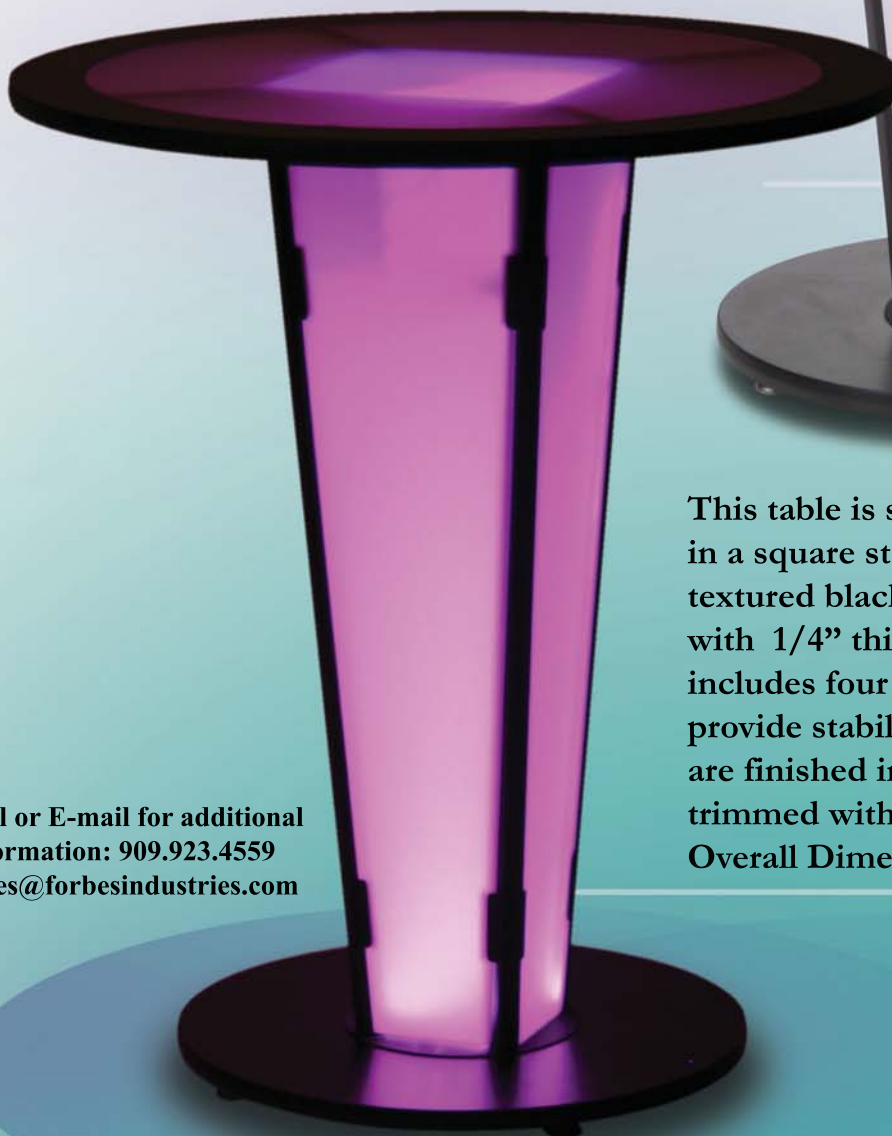

LUXE

SERIES

Lighted Cocktail Table

Remote Controlled
LED lighting gives you
variable color control and
effects at your fingertips

Model 4931

This table is shown with a white acrylic pedestal in a square steel tubular frame finished in textured black powder-epoxy paint. Top is inset with 1/4" thick frosted acrylic. Weighted base includes four adjustable furniture levelers to provide stability on uneven floor surfaces. Both are finished in black laminate and edges are trimmed with durable vinyl T-molding. Overall Dimensions: 42" D x 36" H.