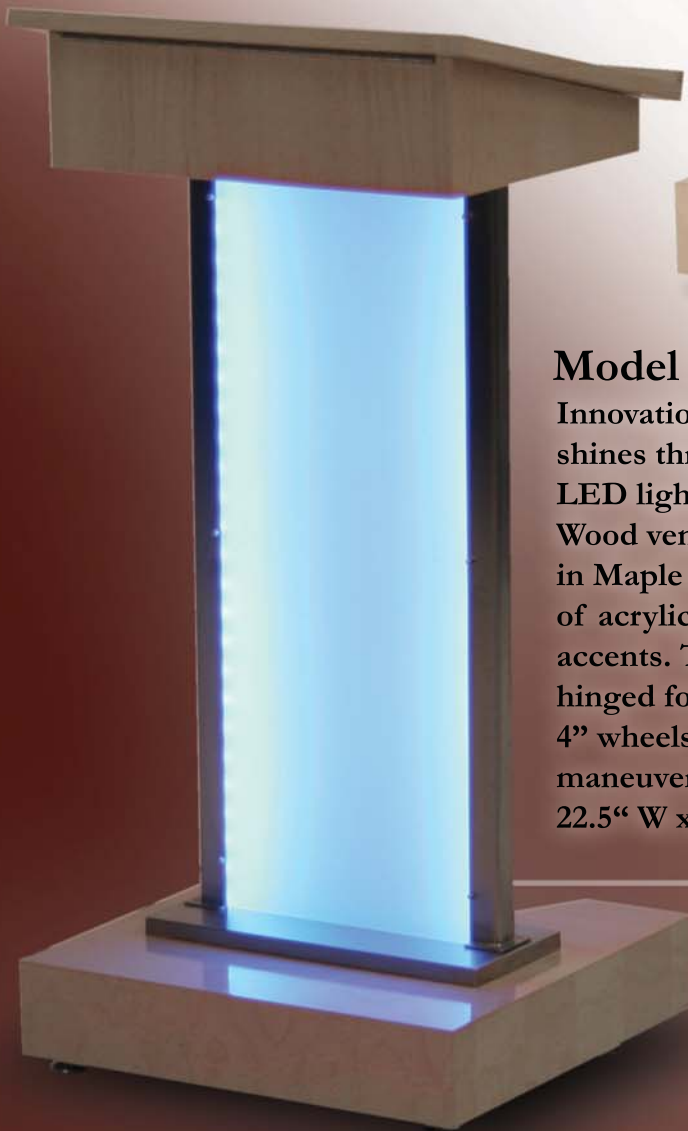

LUXE

SERIES

Deluxe Lighted Podium

Remote Controlled
LED lighting gives you
variable color control and
effects at your fingertips

Call or E-mail for additional information:
P: 909.923.4559 * Sales@forbesindustries.com

Model 5894

Innovation and contemporary style shines through, literally, in this new LED lighted podium by Forbes. Wood veneer top and base are finished in Maple with a lighted center support of acrylic and brushed Stainless Steel accents. Top angled reading surface is hinged for storage access and two 4" wheels offer easy tilt and roll maneuverability. Overall Dimensions: 22.5" W x 21.25" D x 46.25" H.