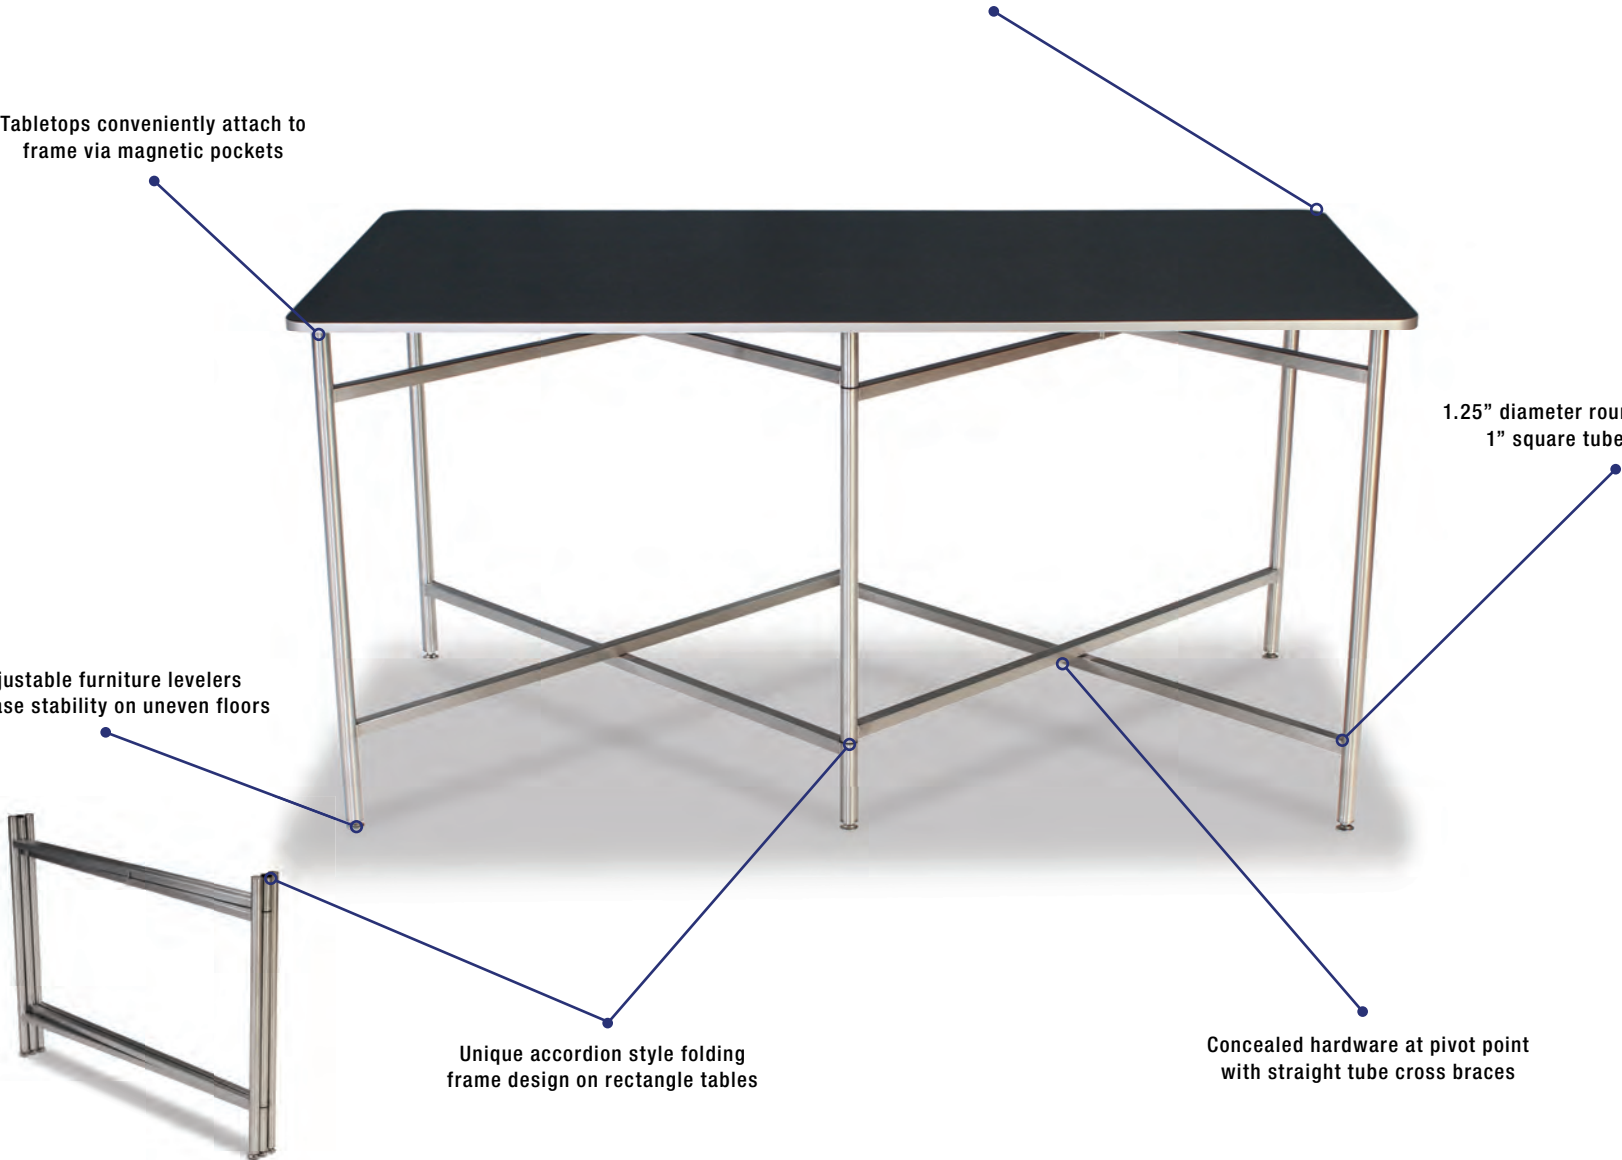

Radius cornered table tops with decorative faux brushed stainless steel PVC edge banding offer extra protection and a stylish look

Tabletops conveniently attach to frame via magnetic pockets

1.25" diameter round tube legs with 1" square tube inner frame

Adjustable furniture levelers increase stability on uneven floors

Unique accordion style folding frame design on rectangle tables

Concealed hardware at pivot point with straight tube cross braces