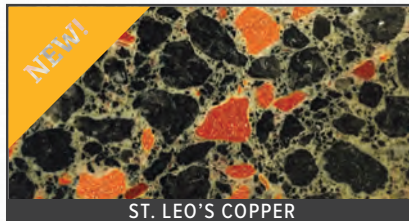

Avonite

Trend Stone/Glass

Wood

SATIN
NATURAL CHERRY

SATIN
BROWN CHERRY

SATIN
RED CHERRY

SATIN
GOLDEN MAHOGANY

SATIN
BROWN MAHOGANY

SATIN
STORMY BIRCH

SATIN
RED MAHOGANY

SATIN
LIGHT OAK

SATIN
MEDIUM OAK

SATIN
DARK OAK

SATIN
MAPLE

SATIN
PECAN

SATIN
BLACK

ROYAL BURGUNDY

WALNUT

MAHOGANY

THUNDERSTORM

GREIGE

INGOT GRAY

SLATE

LUNAR LEGNO

FIRST N MAIN

SUEDE

TEXTURED BLACK

Upgraded Textured Laminates

Metal Paint Colors