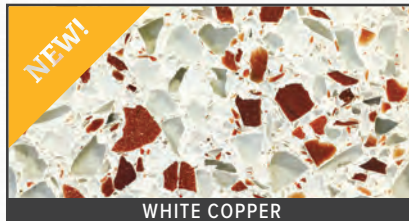

Avonite

Trend Stone/Glass

Wood

SATIN
NATURAL CHERRY

SATIN
BROWN CHERRY

SATIN
RED CHERRY

SATIN
GOLDEN MAHOGANY

SATIN
BROWN MAHOGANY

SATIN
STORMY BIRCH

SATIN
RED MAHOGANY

SATIN
LIGHT OAK

SATIN
MEDIUM OAK

SATIN
DARK OAK

SATIN
MAPLE

SATIN
PECAN

SATIN
BLACK

ROYAL BURGUNDY

WALNUT

MAHOGANY

THUNDERSTORM

GREIGE

INGOT GRAY

SLATE

LUNAR LEGNO

FIRST N MAIN

SUEDE

TEXTURED BLACK

Upgraded Textured Laminates

Metal Paint Colors