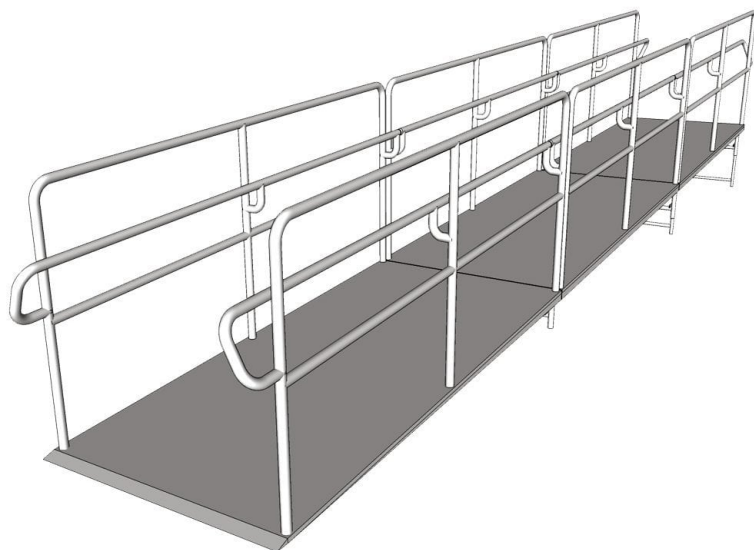

## [ADA STAGE RAMPS - 4196](#)

SKU: 4196

#### Dimensions

Length: 45", Width: 290.25", Height: 72"

The ADA ramp is an essential element of the complete staging system. Allowing anyone to use the stage and complying with the ADA, our stage ramps are available for any 16" or 24" high stage. The three sections connect securely and give users a gentle slope up to the stage itself.

#### Overall dimensions

- Only sections 4196-B & 4196-T: 45"W x 187.75"L x 64"H
- All sections: 45"W x 290.25"L x 72"H