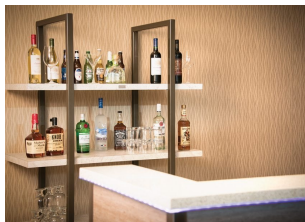

THE QUAD ROLLING DISPLAY - EXECUTIVE 6503

SKU: 6503

A simple and well-balanced Rolling Display Tower featuring fixed floating shelves and a 1.5" square steel tube frame, The Quad is the epitome of the maxim "less is more." The minimalistic design and vast assortment of finish options allows The Quad to seamlessly accent any décor. Used as a food display, back bar, etagere or a Grab & Go station.

Shelves - High Pressure Laminate
Frame - Brushed Stainless Steel