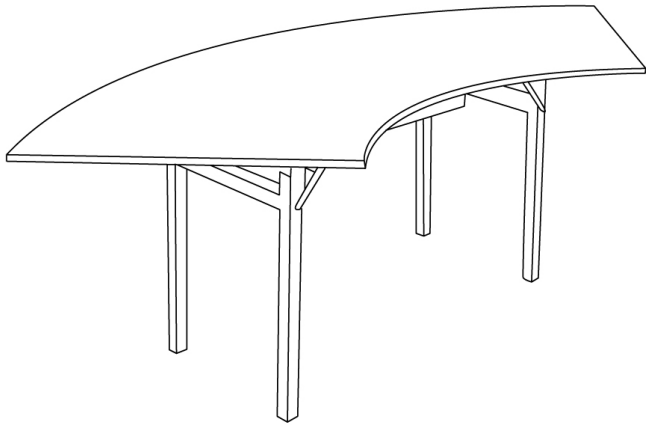

**600 SERIES PADDED-TOP FOLDING  
BANQUET TABLE - 60" SERPENTINE****SKU:** 600-5X10A-PAD

The 600 Series Plywood Folding tables are a favored pick among 5-star hotels globally. Enhanced with an integrated Padded-Top, these tables boast refined C-Channel aluminum edges, 90° square corners, and a sturdy 1.5" square folding leg with self-locking mechanism. Perfectly suited for weddings and events, these foldable serpentine banquet tables combine elegance and functionality to elevate your guests' cherished occasions.

The Padded-Tops aren't just stylish; they're designed to enhance the dining experience by minimizing clinks and clatters from silverware and dinnerware. Enrich your events with the harmony of elegance and tranquility, only with our exceptional foldable banquet tables.

## ADDITIONAL INFORMATION

<b>Weight</b>	57 lbs
<b>Dimensions</b>	Length: 60", Width: 30", Height: 30"
<b>Features</b>	<a href="#">Folding Legs</a> , <a href="#">Padded Top</a>
<b>Table Shape</b>	<a href="#">Serpentine</a>
<b>Material</b>	<a href="#">Plywood</a>
<b>Table Dimensions</b>	<a href="#">30" x 60" x 30"</a>