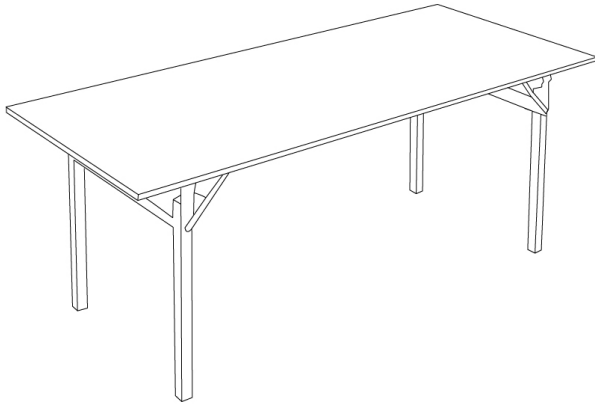

**LAMINATE FOLDING TABLE 600
SERIES - BANQUET****SKU:** N/A

Forbes Industries Classic and Conference Series Laminate Tables offer a versatile solution for meeting room space. Like all Forbes Industries products, our Classic and Conference series tables are made to be easily moved, stacked and stored.

**ADDITIONAL INFORMATION****Dimensions****Features****Table Shape****Material****Table Dimensions**[Folding Legs](#)[Rectangle](#)[Laminate](#)[30" x 60" x 30"](#), [30" x 72" x 30"](#), [30" x 96" x 30"](#)