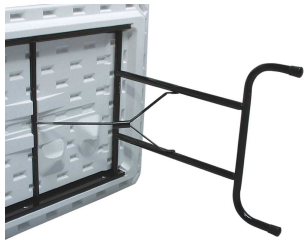

**POLYBRITE® SERIES FOLDING
BANQUET TABLE - 30" X 72"
RECTANGLE (ADJUSTABLE HEIGHT
16-26")**

SKU: PB3072-ADK

- Durable polyethylene surface
- Rugged steel frame
- Gravity lock folding legs

POLYbrite® Series Folding Banquet Table - 30" x 72"
Rectangle (Adjustable Height 16-26")
<https://www.forbesindustries.com/products/meetings-and-events/banquet-tables/plastic-banquet-tables/polybrite-series-folding-banquet-table-30-x-72-rectangle-adjustable-height-16-26/>

Questions? Contact us at:

Phone: (800) 832-5427

Email: solutions@forbesindustries.com

ADDITIONAL INFORMATION

Weight	41 lbs
Dimensions	Length: 72", Width: 30", Height: 16-26"
Features	Durable polyethylene surface , Gravity lock , Rugged steel frame
Table Shape	Rectangle
Material	Lightweight Plastic
Color	Red , Blue
Table Dimensions	30" x 60" x 29"

POLYbrite® Series Folding Banquet Table - 30" x 72"
Rectangle (Adjustable Height 16-26")
<https://www.forbesindustries.com/products/meetings-and-events/banquet-tables/plastic-banquet-tables/polybrite-series-folding-banquet-table-30-x-72-rectangle-adjustable-height-16-26/>