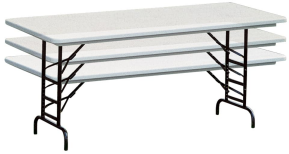

**POLYBRITE® SERIES FOLDING
BANQUET TABLE - 30" X 72"
RECTANGLE (ADJUSTABLE HEIGHT
16-26")**

SKU: PB3072-ADK

- Durable polyethylene surface
- Rugged steel frame
- Gravity lock folding legs

POLYbrite® Series Folding Banquet Table - 30" x 72"
Rectangle (Adjustable Height 16-26")
<https://www.forbesindustries.com/products/meetings-and-events/banquet-tables/plastic-banquet-tables/polybrite-series-folding-banquet-table-30-x-72-rectangle-adjustable-height-16-26/>

Questions? Contact us at:

Phone: (800) 832-5427

Email: solutions@forbesindustries.com

ADDITIONAL INFORMATION

Weight	41 lbs
Dimensions	Length: 72", Width: 30", Height: 16-26"
Features	Durable polyethylene surface , Gravity lock , Rugged steel frame
Table Shape	Rectangle
Material	Lightweight Plastic
Color	Red , Blue
Table Dimensions	30" x 60" x 29"

POLYbrite® Series Folding Banquet Table - 30" x 72"
Rectangle (Adjustable Height 16-26")
<https://www.forbesindustries.com/products/meetings-and-events/banquet-tables/plastic-banquet-tables/polybrite-series-folding-banquet-table-30-x-72-rectangle-adjustable-height-16-26/>