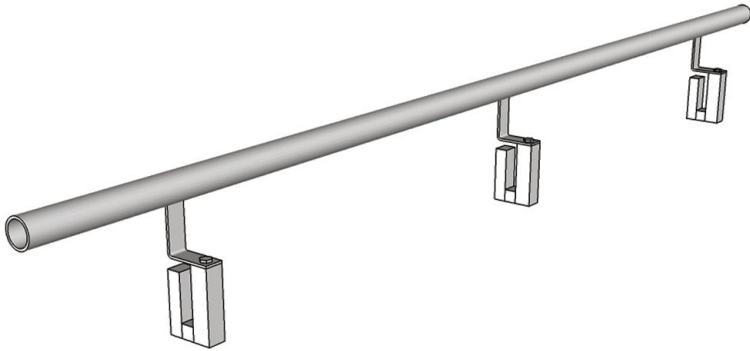

CHAIR/TABLE STOPS - 4185

SKU: 4185

ADDITIONAL INFORMATION

Dimensions Length: 4", Width: 8", Height: 10"
Chair/Table Stop Length 3', 4', 5', 6', 8'

Chair/Table stops for mobile stages. Reinforced steel tube construction, finished in black powder-epoxy paint. Available in 5 different lengths.

VARIATIONS

Image	Description	Chair/Table Stop Length
-------	-------------	-------------------------

[Chair/Table Stops - 4185](https://www.forbesindustries.com/products/meeting-s-and-events/mobile-stages/stage-accessories/chairtable-stops-4185/)

Image

Description

Chair/Table Stop Length

8'

6'

5'

4'

3'