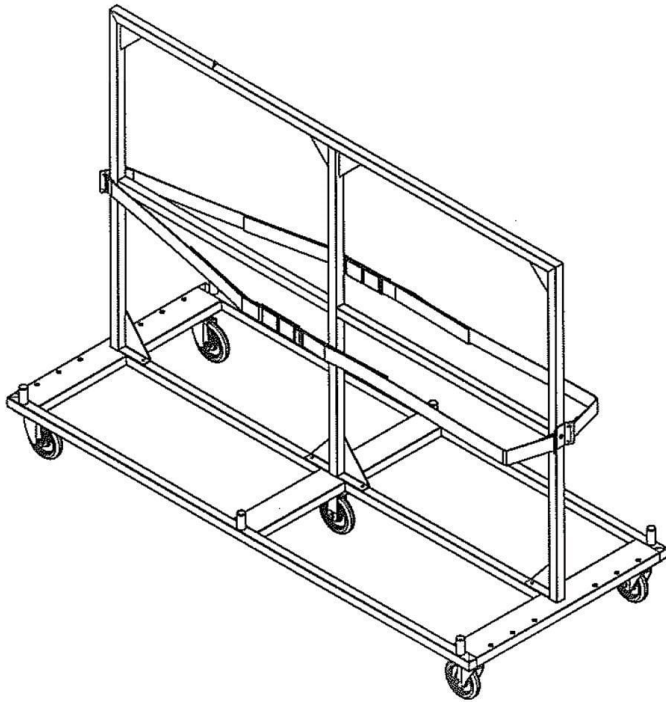

## TRANSPORT CART - 4199-6

**SKU:** 4199-6

Our mobile stage accessories transport cart is a key factor when it comes to fast set-up/break down and compact the storage of your mobile stage system. The ramp sections and guard rails lean neatly against the frame of the cart and are secured by heavy duty poly straps.