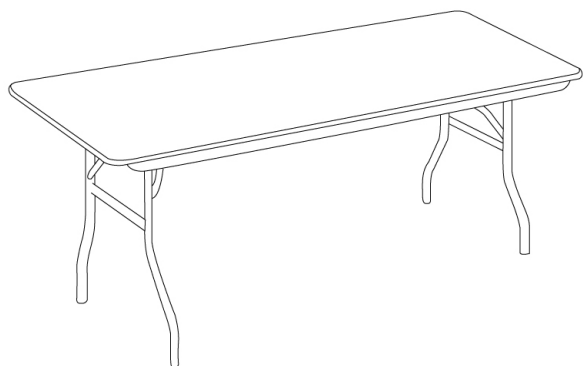

POLYLITE® SERIES FOLDING BANQUET TABLE - 30" X 72" RECTANGLE (ADJUSTABLE HEIGHT 22-32")

SKU: PT3072-AD

ADDITIONAL INFORMATION

Weight	41 lbs
Dimensions	Length: 72", Width: 30", Height: 22-32"
Features	Durable polyethylene surface, Gravity lock, Rugged steel frame
Table Shape	Rectangle
Material	Lightweight Plastic
Color	Gray Granite (GG), Mocha Granite (MG)
Table Dimensions	30" x 60" x 29"

- Durable polyethylene surface
 - Rugged steel frame
 - Gravity lock folding legs

VARIATIONS

[POLYlite® Series Folding Banquet Table - 30" x 72" Rectangle \(Adjustable Height 22-32"\)](https://www.forbesindustries.com/products/meeting-s-and-events/training-banquet-tables/polylite-series-folding-banquet-table-30-x-72-rectangle-adjustable-height-22-32/)

Image

Description

Color

Any Color

[POLYlite® Series Folding Banquet Table - 30" x 72" Rectangle \(Adjustable Height 22-32"\)](https://www.forbesindustries.com/products/meeting-s-and-events/training-banquet-tables/polylite-series-folding-banquet-table-30-x-72-rectangle-adjustable-height-22-32/)