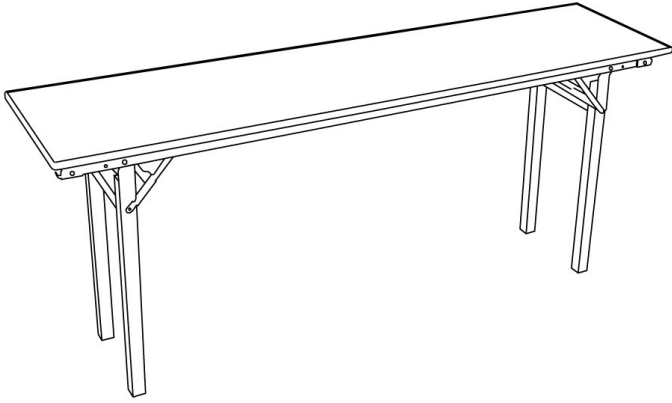

**600 SERIES PADDED-TOP FOLDING
TRAINING TABLE - 18" X 72"****SKU:** 600-1872A-PAD

Long the preferred choice of luxury hotels worldwide, 600 Series Plywood Folding tables feature 90° square corners, a rugged yet finished C-Channel aluminum edge and a self-locking 1.5" diameter square folding leg.

**ADDITIONAL INFORMATION**

Weight	47 lbs
Dimensions	Length: 72", Width: 18", Height: 30"
Size	18 x 60 x 30, 18 x 72 x 30, 18 x 96 x 30, 24 x 60 x 30, 24 x 72 x 30, 24 x 96 x 30
Table Dimensions	18" x 72" x 30"
Features	Folding Legs , Padded Top
Material	Plywood
Table Shape	Rectangle