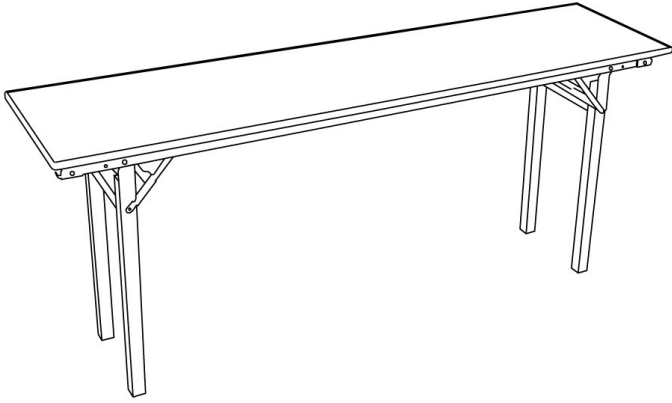

**600 SERIES PADDED-TOP FOLDING  
TRAINING TABLE - 24" X 60"****SKU:** 600-2460A-PAD

Long the preferred choice of luxury hotels worldwide, 600 Series Plywood Folding tables feature 90° square corners, a rugged yet finished C-Channel aluminum edge and a self-locking 1.5" diameter square folding leg.

**ADDITIONAL INFORMATION**

<b>Weight</b>	52 lbs
<b>Dimensions</b>	Length: 60", Width: 24", Height: 30"
<b>Size</b>	18 x 60 x 30, 18 x 72 x 30, 18 x 96 x 30, 24 x 60 x 30, 24 x 72 x 30, 24 x 96 x 30
<b>Table Dimensions</b>	<a href="#">24" x 60" x 30"</a>
<b>Features</b>	<a href="#">Folding Legs</a> , <a href="#">Padded Top</a>
<b>Material</b>	<a href="#">Plywood</a>
<b>Table Shape</b>	<a href="#">Rectangle</a>