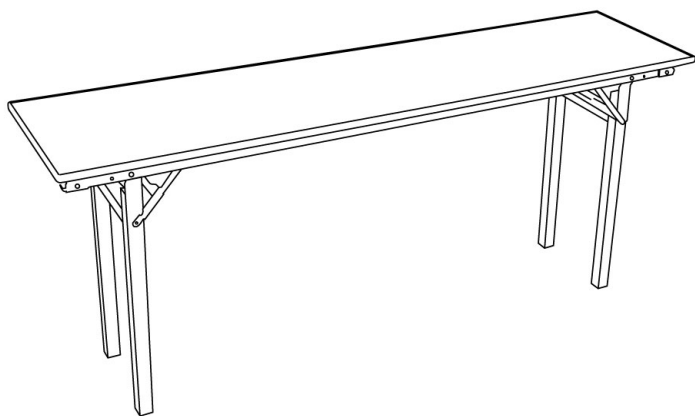

**600 SERIES PADDED-TOP FOLDING TRAINING TABLE - 24" X 72"**

SKU: 600-2472A-PAD

**ADDITIONAL INFORMATION**

<b>Weight</b>	55 lbs
<b>Dimensions</b>	Length: 72", Width: 24", Height: 30"
<b>Size</b>	18 x 60 x 30, 18 x 72 x 30, 18 x 96 x 30, 24 x 60 x 30, 24 x 72 x 30, 24 x 96 x 30
<b>Table Dimensions</b>	24" x 72" x 30"
<b>Features</b>	Folding Legs, Padded Top
<b>Material</b>	Plywood
<b>Table Shape</b>	Rectangle

Long the preferred choice of luxury hotels worldwide, 600 Series Plywood Folding tables feature 90° square corners, a rugged yet finished C-Channel aluminum edge and a self-locking 1.5" diameter square folding leg.

---

[600 Series Padded-Top Folding Training Table - 24" x 72"](https://www.forbesindustries.com/products/meeting-s-and-events/training-tables/600-series-plywood-training-tables/600-series-padded-top-folding-training-table-24-x-72-rectangle-copy-copy/)