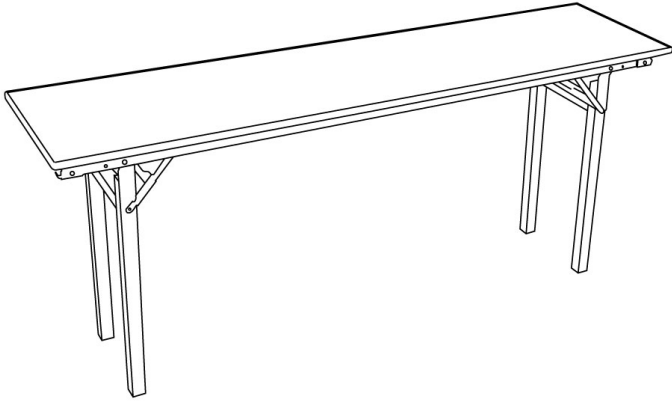

**600 SERIES WOOD TOP FOLDING  
TRAINING TABLE - 18" X 72"****SKU:** 600-1872A

Long the preferred choice of luxury hotels worldwide, 600 Series Plywood Folding tables feature 90° square corners, a rugged yet finished C-Channel aluminum edge and a self-locking 1.5" diameter square folding leg.

**ADDITIONAL INFORMATION**

<b>Weight</b>	47 lbs
<b>Dimensions</b>	Length: 72", Width: 18", Height: 30"
<b>Size</b>	18 x 60 x 30, 18 x 72 x 30, 18 x 96 x 30, 24 x 60 x 30, 24 x 72 x 30, 24 x 96 x 30
<b>Table Dimensions</b>	<a href="#">18" x 72" x 30"</a>
<b>Features</b>	<a href="#">Folding Legs</a>
<b>Material</b>	<a href="#">Plywood</a>
<b>Table Shape</b>	<a href="#">Rectangle</a>