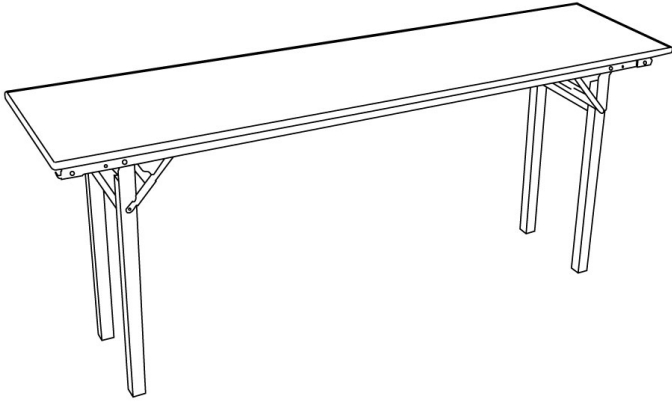

**600 SERIES WOOD TOP FOLDING
TRAINING TABLE - 18" X 96"****SKU:** 600-1896A

Long the preferred choice of luxury hotels worldwide, 600 Series Plywood Folding tables feature 90° square corners, a rugged yet finished C-Channel aluminum edge and a self-locking 1.5" diameter square folding leg.

**ADDITIONAL INFORMATION**

Weight	49 lbs
Dimensions	Length: 96", Width: 18", Height: 30"
Size	18 x 60 x 30, 18 x 72 x 30, 18 x 96 x 30, 24 x 60 x 30, 24 x 72 x 30, 24 x 96 x 30
Table Dimensions	18" x 96" x 30"
Features	Folding Legs
Material	Plywood
Table Shape	Rectangle