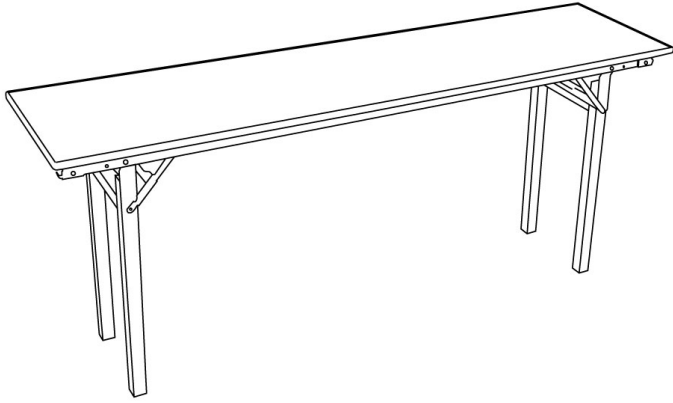

**600 SERIES WOOD TOP FOLDING  
TRAINING TABLE - 24" X 96"****SKU:** 600-2496A

Long the preferred choice of luxury hotels worldwide, 600 Series Plywood Folding tables feature 90° square corners, a rugged yet finished C-Channel aluminum edge and a self-locking 1.5" diameter square folding leg.

**ADDITIONAL INFORMATION**

<b>Weight</b>	57 lbs
<b>Dimensions</b>	Length: 96", Width: 24", Height: 30"
<b>Size</b>	18 x 60 x 30, 18 x 72 x 30, 18 x 96 x 30, 24 x 60 x 30, 24 x 72 x 30, 24 x 96 x 30
<b>Table Dimensions</b>	<a href="#">24" x 96" x 30"</a>
<b>Features</b>	<a href="#">Folding Legs</a>
<b>Material</b>	<a href="#">Plywood</a>
<b>Table Shape</b>	<a href="#">Rectangle</a>