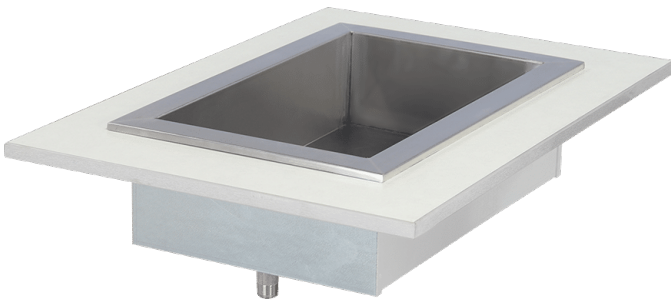

TRIO INSULATED ICE WELL TILE – 5076D

SKU: 5076D

ADDITIONAL INFORMATION

**Scratch
Resistant HD
HPL** HD Black, HD Gray, HD White

Insulated Ice Well Tile for Trio Folding Mobile Action Station