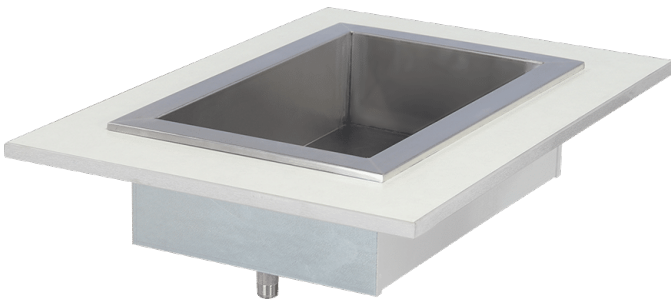

**TRIO INSULATED ICE WELL TILE – 5076D**

**SKU:** 5076D

**ADDITIONAL INFORMATION**

**Scratch  
Resistant HD  
HPL**      HD Black, HD Gray, HD White

Insulated Ice Well Tile for Trio Folding Mobile Action Station