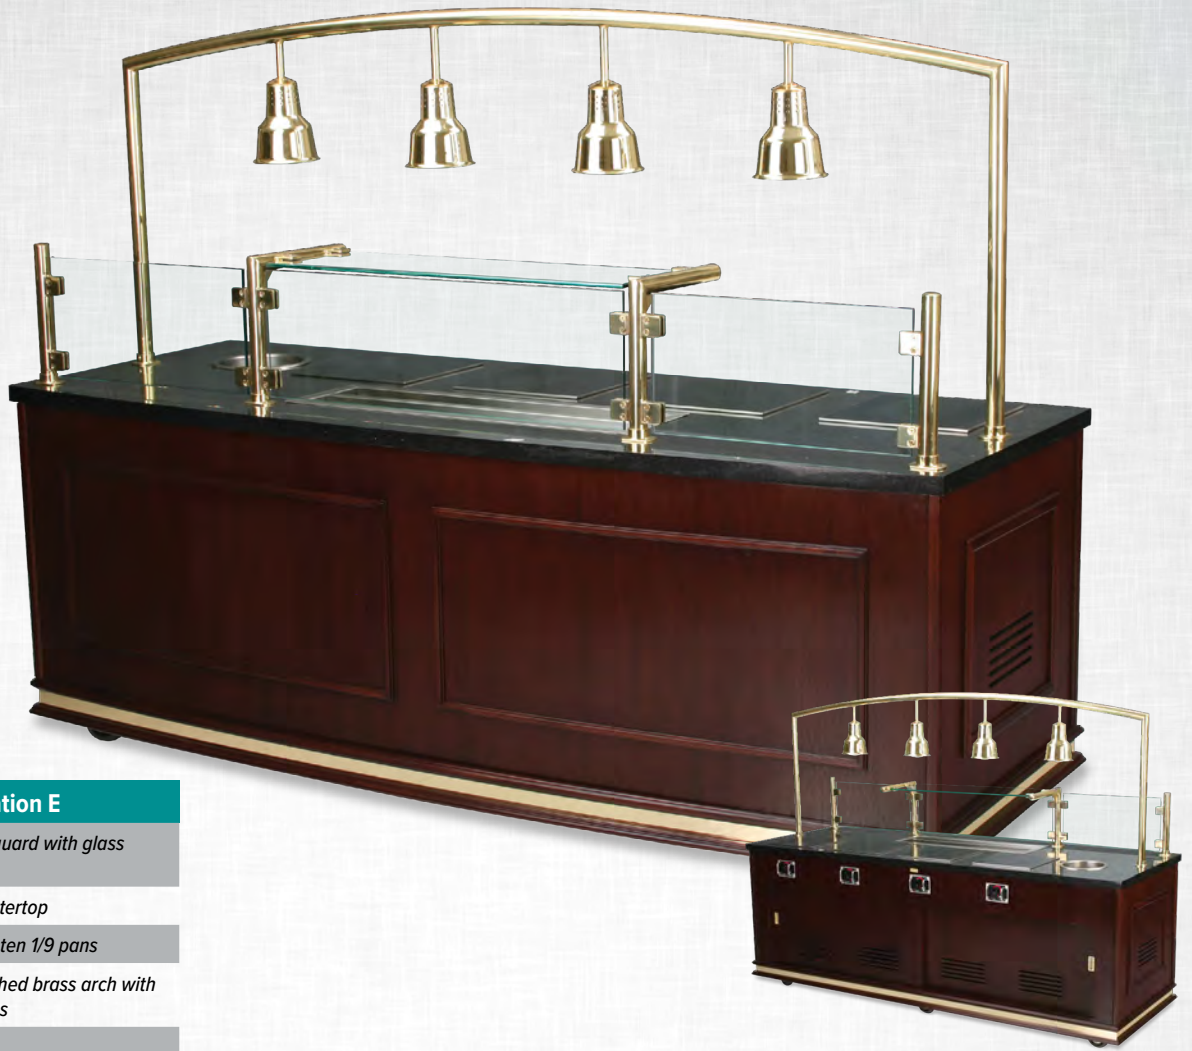

**Custom Buffet Station D**

*Two back bars with ice pans*

*Heating station*

*Cooking station*

*Frost top station*

*Hand wash station*

*Display stations*

*Trend glass tops with wood veneer*

**Custom Buffet Station E**

*Polished brass sneezeguard with glass pass-over shelf*

*Upgraded granite countertop*

*Condiment holder with ten 1/9 pans*

*Custom overhead polished brass arch with four heated brass lamps*