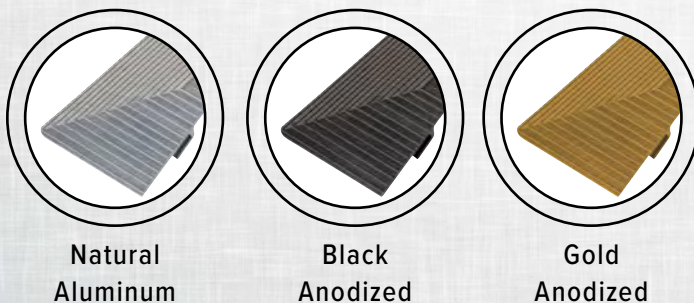

## OUTDOOR AND INDOOR USE

- Panels are manufactured using ABS plastic which offers strength and rigidity
- It is available with your choice of six different Karndean® commercial grade vinyl options
- Comprised of two panel sizes, 34" x 34" (full panel) and 34" x 17" (half panel)
- Structured rear panel - aids grip on carpets
- ABS plastic panel and inlay - 100% waterproof and recyclable
- Three trim options to tie it all together
- Transport/storage carts are available for quick and effortless transport and storage
- Each cart holds a 15' x 15' complete dance floor

## TRIM OPTIONS- 4" AVAILABLE

Natural Aluminum is standard. All other finishes are subject to upcharge.