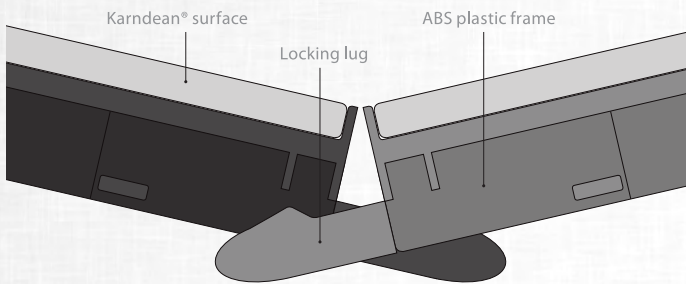

### FEATURES - BENEFITS

- Three styles are available to fit your needs - Outlok, Florlok, and Publok
- No screws or tools required - quick and easy set up and tear down
- Innovative brickwork design offers strength and ensures that panel edges are fully secured
- Each style is configured of both full and half panel sizes making them lightweight and easy to handle
- Most floors can be set up in approximately 10 minutes and removed in about 8 minutes
- Low-profile and sloped edging - wheelchair accessible
- Wipe-clean surface - very low maintenance and easy to clean
- Durable dance floor - long lasting for better return on investment (ROI)
- 3-Year warranty on manufacturing, labor and materials
- Specially engineered powder-coated transport/storage carts are available making setup and tear-down a breeze
- Each cart is specifically manufactured to fit through standard single width doorways

## OUTDOOR AND INDOOR USE

- Panels are manufactured using ABS plastic which offers strength and rigidity
- It is available with your choice of six different Karndean® commercial grade vinyl options
- Comprised of two panel sizes, 34" x 34" (full panel) and 34" x 17" (half panel)
- Structured rear panel - aids grip on carpets
- ABS plastic panel and inlay - 100% waterproof and recyclable
- Three trim options to tie it all together
- Transport/storage carts are available for quick and effortless transport and storage
- Each cart holds a 15' x 15' complete dance floor