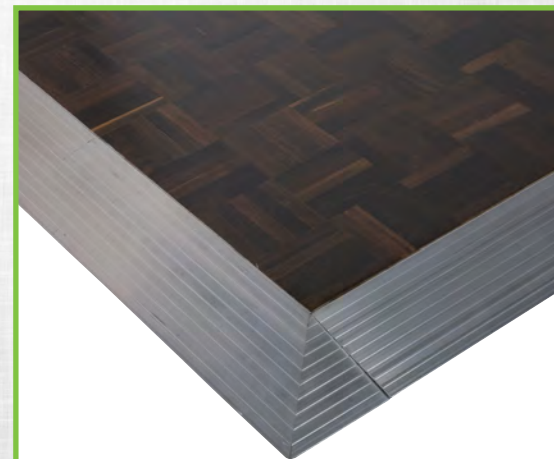

TRIM OPTIONS - 5" AVAILABLE

Natural Aluminum is standard. All other finishes are subject to upcharge.