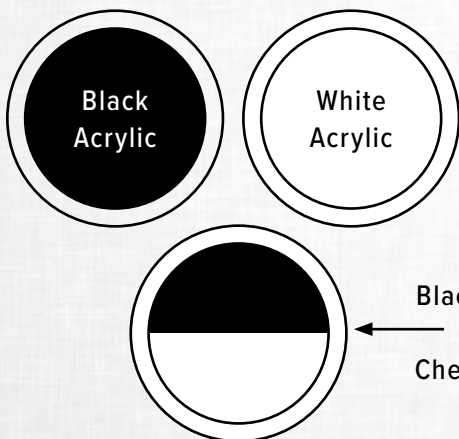

FINISH OPTIONS