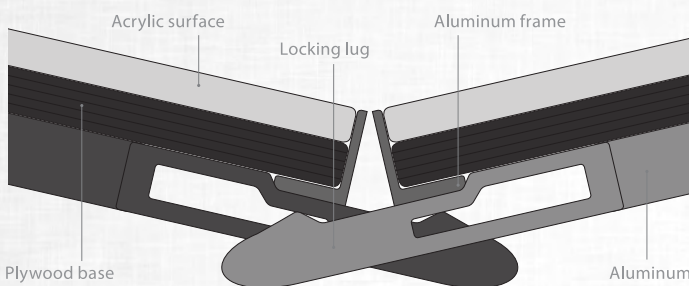

INDOOR USE

- Panels are manufactured with aluminum frames, ribbed battens and 6mm solid color acrylic
- Three different acrylic finish options
- Comprised of two panel sizes, 24" x 48" (full panel) and 24" x 24" (half panel)
- Three trim color options to tie it all together
- Transport/storage carts are available for quick and effortless transport and storage
- Each cart holds a 16' x 16' complete dance floor