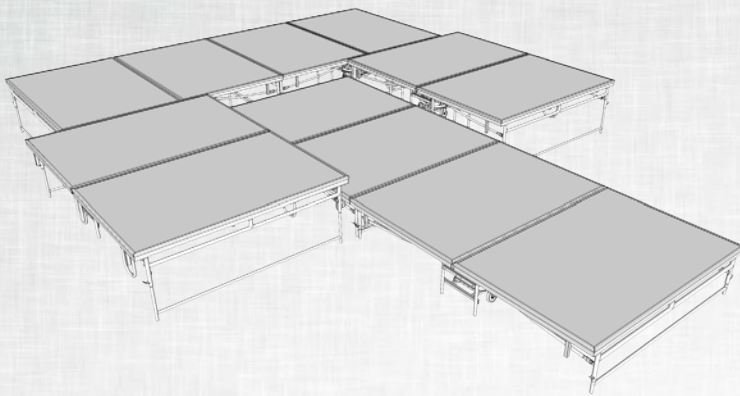

Mobile Stages

MOBILE STAGES | RAMPS | STAIRS | GUARD RAILS | SKIRTING

Over-center locking mechanism keeps legs locked into place during transport.

- Forbes' Dual-Height Mobile Staging System offers all of the advantages of a mobile folding stage, plus the added simplicity and speed of built-in height adjustability.
- Our light-weight yet durable stages are designed to be set-up and taken down by only two people resulting in considerable savings in time and labor costs.
- Available in two sizes (6'x8' and 4'x8'), our stages are ideal for head table risers, performance stages, fashion runways, speaker's platforms and theater-in-the-round performances.
- All necessary accessories are also available: step units, ADA ramps, guard rails, chair/table stops and stage skirting. See page 87 for accessory options.

Each section of a Forbes Mobile Stage rolls freely on its own four casters. No heavy sections to lift and carry, no storage caddies necessary.

Powder coated steel edge banding provides long lasting wear and durability.

Forbes' pin and cable operation allows for easy height adjustment.

MOBILE STAGES

Stages

Model 4140

4'x8' dual height stage

16"-24" heights

Carpeted folding deck

Steel frame

Reinforced steel under chassis and legs

Finished in black powder epoxy

	Length	Width	Height
in:	96	48	16
cm:	244	122	41

Model 4141

4'x8' dual height stage

24"-32" heights

Carpeted folding deck

Steel frame