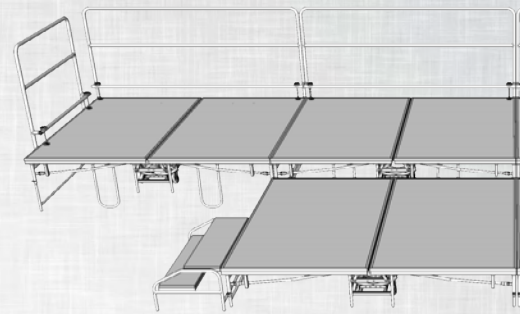

Mobile Stages

MOBILE STAGES | RAMPS | STAIRS | GUARD RAILS | SKIRTING

Over-center locking mechanism keeps legs locked into place during transport.

- Forbes' Dual-Height Mobile Staging System offers all of the advantages of a mobile folding stage, plus the added simplicity and speed of built-in height adjustability.
- Our light-weight yet durable stages are designed to be set-up and taken down by only two people resulting in considerable savings in time and labor costs.
- Available in two sizes (6'x8' and 4'x8'), our stages are ideal for head table risers, performance stages, fashion runways, speaker's platforms and theater-in-the-round performances.
- All necessary accessories are also available: step units, ADA ramps, guard rails, chair/table stops and stage skirting. See page 87 for accessory options.

Forbes' pin and cable operation allows for easy height adjustment.

MOBILE STAGES

Stages

Model 4140

4'x8' dual height stage

16"-24" heights

Carpeted folding deck

Steel frame

Reinforced steel under chassis and legs

Finished in black powder epoxy

	Length	Width	Height
in:	96	48	16
cm:	244	122	41

Model 4141

4'x8' dual height stage

24"-32" heights

Carpeted folding deck

Steel frame

Reinforced steel under chassis and legs

Finished in black powder epoxy

	Length	Width	Height
in:	96	48	24
cm:	244	122	61

Model 4150

6'x8' dual height stage

16"-24" heights

Carpeted folding deck

Steel frame