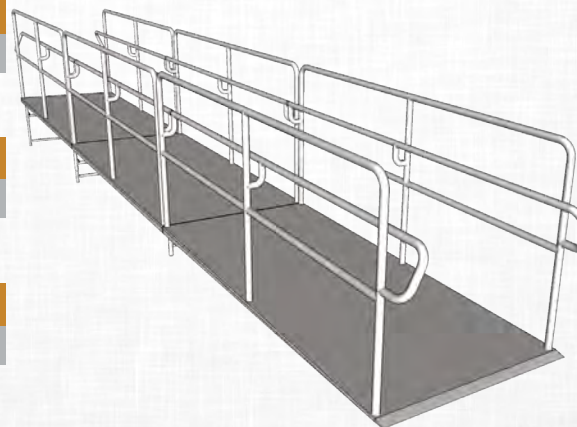

Reinforced steel under chassis and legs

Finished in black powder epoxy

	Length	Width	Height
in:	96	72	24
cm:	244	183	61

ADA Ramps

Model 4196-B

ADA Base Section

Guard rail with handrail

Model 4196-R

ADA Ramp Section

Guard rail with handrail

Model 4196-T

ADA Transition Section

Guard rail with handrail

The ADA ramp is an essential element of the complete staging system. Allowing anyone to use the stage and complying with the ADA, our Stage Ramp is available for any 16" or 24" high stage. The three sections connect securely together and give users a gentle slope up the stage itself.