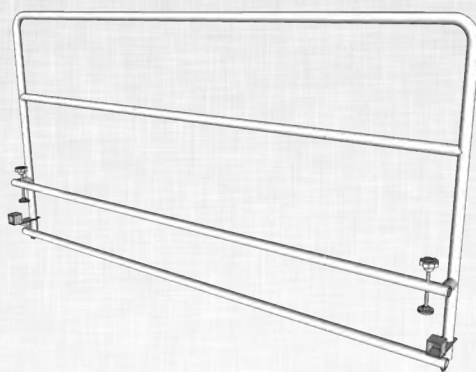

Guard Rails

Model 4170

Round steel tube

Finished in black powder-epoxy

	Depth	Height
in:	7	28
cm:	18	72

- *Model 4170-3 - 3' length
- *Model 4170-4 - 4' length
- *Model 4170-8 - 8' length

Model 4180

Round steel tube

Finished in black powder-epoxy

	Depth	Height
in:	7	42
cm:	18	107

- *Model 4180-3 - 3' length
- *Model 4180-4 - 4' length
- *Model 4180-8 - 8' length

Stairs

Model 4190

Stairs for 16"-24" high stages

Two carpeted treads