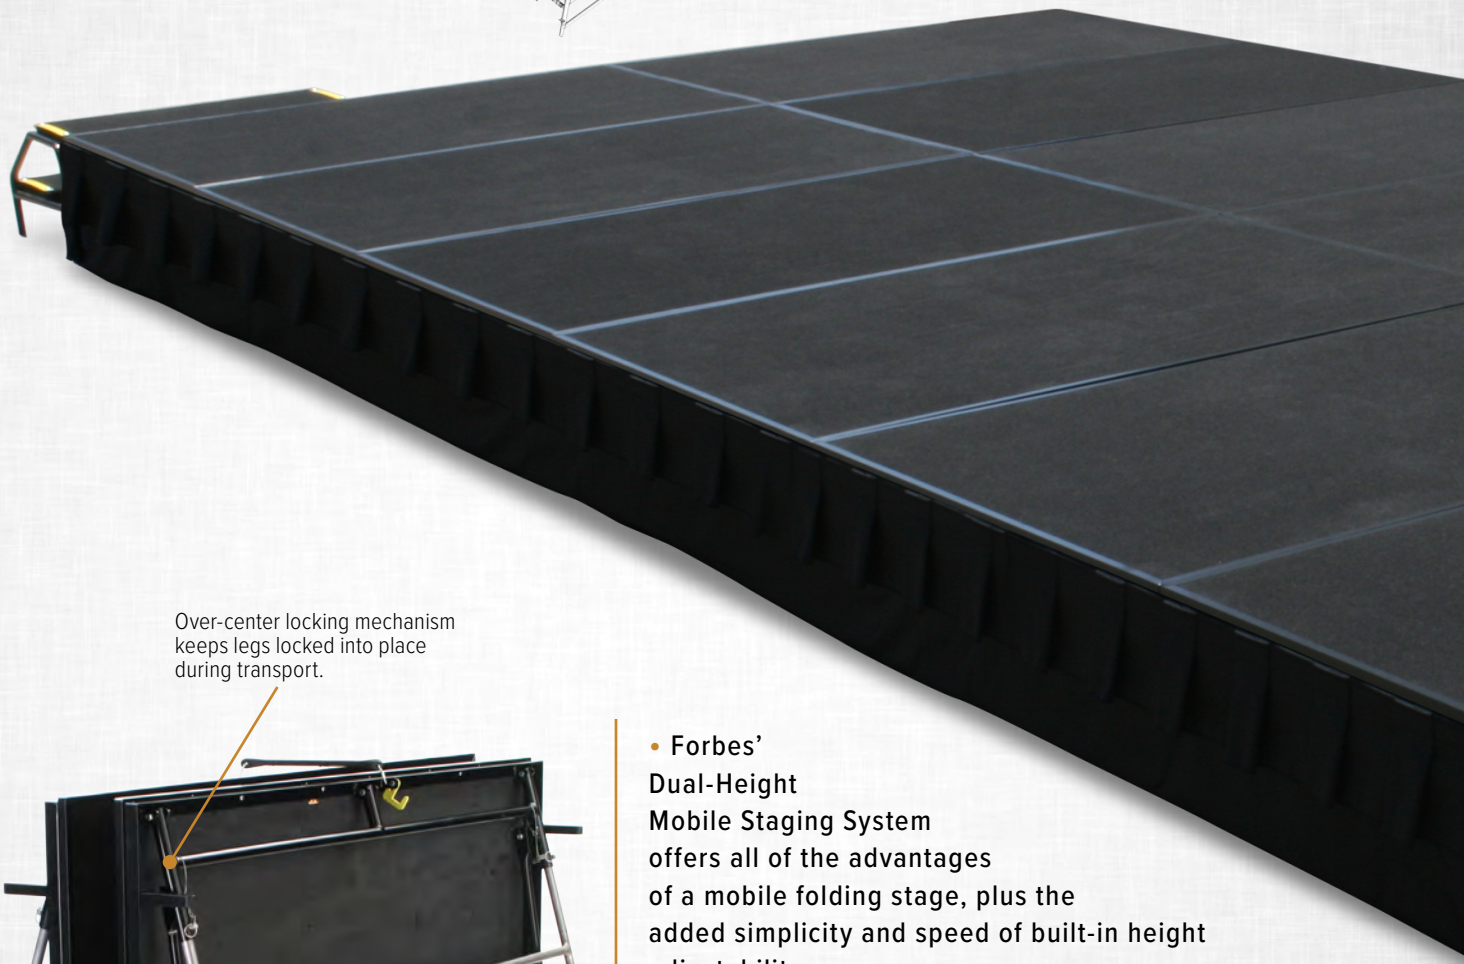

Mobile Stages

MOBILE STAGES | RAMPS | STAIRS | GUARD RAILS | SKIRTING

Over-center locking mechanism keeps legs locked into place during transport.

- Forbes' Dual-Height Mobile Staging System offers all of the advantages of a mobile folding stage, plus the added simplicity and speed of built-in height adjustability.
- Our light-weight yet durable stages are designed to be set-up and taken down by only two people resulting in considerable savings in time and labor costs.
- Available in two sizes (6'x8' and 4'x8'), our stages are ideal for head table risers, performance stages, fashion runways, speaker's platforms and theater-in-the-round performances.
- All necessary accessories are also available: step units, ADA ramps, guard rails, chair/table stops and stage skirting. See page 87 for accessory options.

Each section of a Forbes Mobile Stage rolls freely on its own four casters. No heavy sections to lift and carry, no storage caddies necessary.

Powder coated steel edge banding provides long lasting wear and durability.

Forbes' pin and cable operation allows for easy height adjustment.

MOBILE STAGES

Stages

Model 4140

4'x8' dual height stage

16"-24" heights

Carpeted folding deck

Steel frame

ADA Ramp Section

Guard rail with handrail

Model 4196-T

ADA Transition Section

Guard rail with handrail

The ADA ramp is an essential element of the complete staging system. Allowing anyone to use the stage and complying with the ADA, our Stage Ramp is available for any 16" or 24" high stage. The three sections connect securely together and give users a gentle slope up the stage itself.