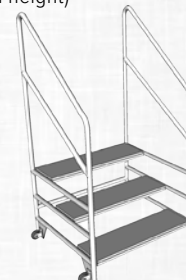

	Depth	Width	Height
in:	22	38	16
cm:	56	97	41

Model 4192

Stairs for 16"-24" high stages

Guard rails

Two carpeted treads

	Depth	Width
in:	25.5	39
cm:	65	100

- *Model 4192-28 - 28" high guard rails (52" overall height)
- *Model 4192-42 - 42" high guard rails (65.5" overall height)

Model 4193

Stairs for 24"-32" high stages

Guard rails

Three carpeted treads

	Depth	Width
in:	35	38
cm:	89	97

- *Model 4193-28 - 28" high guard rails (66.5" overall height)
- *Model 4193-42 - 42" high guard rails (74" overall height)