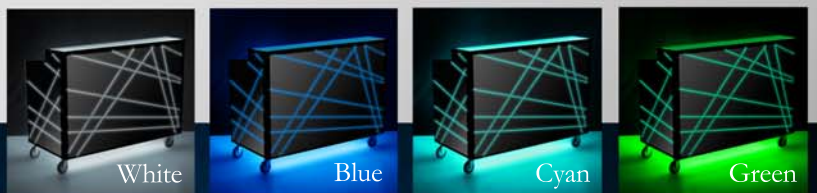

LUXE

SERIES

MOBILE & BARS
BACKBARS

Spectrum

Remote Controlled
LED lighting gives you
variable color control and
effects at your fingertips in one bar

Call for Pricing and Availability
P: 909.923.4559 ~ F: 909.923.1969
Sales@forbesindustries.com

White

Blue

Cyan

Green

Etched Mirror
Acrylic Panels
Model 4863-5-S

Standard White
Acrylic Panels
Model 4863-5-W
with Backbar
Model 4886-W

Features

- * No Setup Required
- * Ice bins can be positioned to bartender's needs
- * Two removable 18" Stainless Steel Speed Rails
- * All welded steel frame, finished in epoxy white
- * 5" grey wheels in zinc plated casters
- * Accommodates standard glass racks
- * Dimensions: 60"L x 30"W x 47"H

Optional Padded
Covers Available

Front Bar: 6285-4863-5
Back Bar: 4886-CVR

Yellow

Gold

Red

Magenta

We reserve the right to change and improve our products.

FORBES
Industries