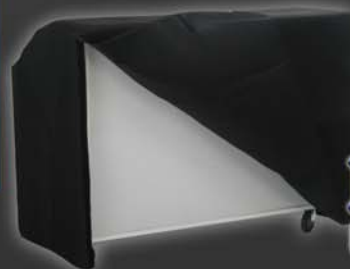

White

Blue

Cyan

Green

Etched Mirror
Acrylic Panels
Model 4863-5-S

Standard White
Acrylic Panels
Model 4863-5-W
with Backbar
Model 4886-W

Features

- * No Setup Required
- * Ice bins can be positioned to bartender's needs
- * Two removable 18" Stainless Steel Speed Rails
- * All welded steel frame, finished in epoxy white
- * 5" grey wheels in zinc plated casters
- * Accommodates standard glass racks
- * Dimensions: 60"L x 30"W x 47"H

Optional Padded
Covers Available

Front Bar: 6285-4863-5
Back Bar: 4886-CVR

Yellow

Gold

Red

Magenta

We reserve the right to change and improve our products.

FORBES
Industries