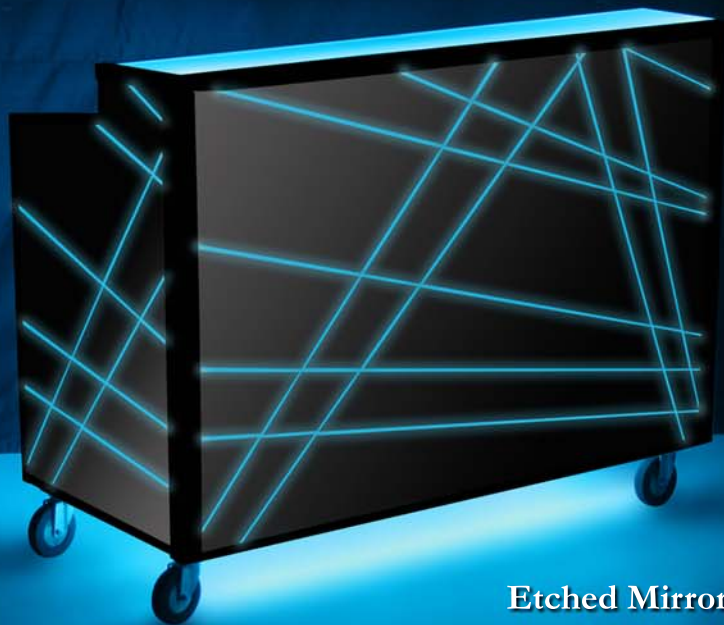

LUXE

SERIES

MOBILE & BARS
BACKBARS

Spectrum

Remote Controlled
LED lighting gives you
variable color control and
effects at your fingertips in one bar

Call for Pricing and Availability
P: 909.923.4559 ~ F: 909.923.1969
Sales@forbesindustries.com

White

Blue

Cyan

Green

Etched Mirror
Acrylic Panels
Model 4863-5-S

Standard White
Acrylic Panels
Model 4863-5-W
with Backbar
Model 4886-W

Features

- * No Setup Required
- * Ice bins can be positioned to bartender's needs
- * Two removable 18" Stainless Steel Speed Rails
- * All welded steel frame, finished in epoxy white
- * 5" grey wheels in zinc plated casters
- * Accommodates standard glass racks
- * Dimensions: 60"L x 30"W x 47"H

Optional Padded
Covers Available

Front Bar: 6285-4863-5
Back Bar: 4886-CVR

Yellow

Gold

Red

Magenta

We reserve the right to change and improve our products.

FORBES
Industries