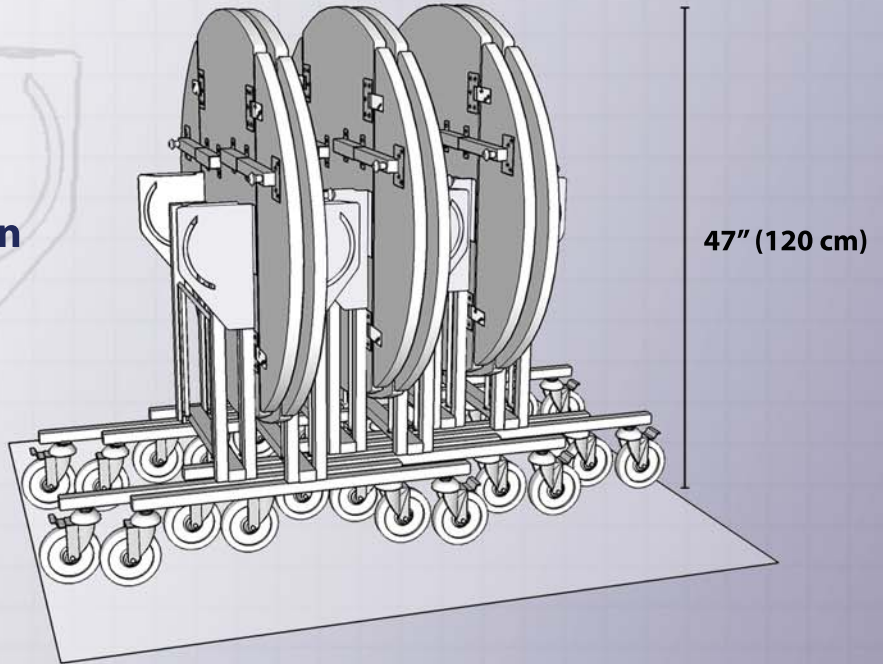

## **Ultra & Deco Series with Drop Shelf**

**Model# 4960-WDS  
Ultra Series**

**Model# 4962-WDS  
Ultra Series**

**Tri-Fold**

**Nested Position**

**Bi-Fold**

**Model# 4969-WDS  
Deco Series**

# Table with Drop Shelf Nesting Specifications

**Overall Storage Dimension  
(Six Tables Nested)  
(62.5" L x 53" W x 47" H)**  
\*Shown with Model 4960-WDS

62.5" (159 cm)