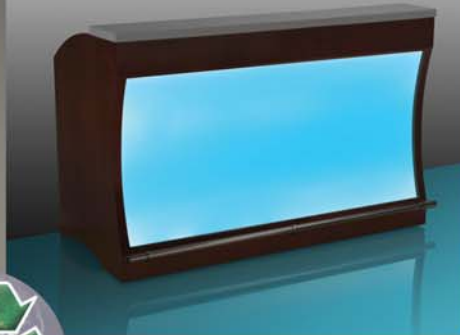

LUXE

SERIES

MOBILE & BACK BARS

The Wave

Remote Controlled LED lighting gives you variable color control and effects at your fingertips

Model 5773-6
Shown with Glass Tile Front Panel

Backbar Model 5873 with Glass Tile and Trend Stone countertop

FRONT PANEL ILLUMINATION OPTIONS

Glass Tile

Available in Red, Green, Blue and White

All Trend Stone products

White Acrylic

are made of recycled material

This mobile bar stands out with a translucent glass tile front and a unique "wave" shape, one of Forbes newest series of lighted bars and back bars. Available with white acrylic or tiled panels (as shown), the Luxe Series Bars feature a remote controlled LED lighting system, giving you variable color control and effects at your fingertips. Wood veneer cabinet shown in Mahogany finished with a Trend Stone serving countertop. Model Includes: Stainless steel working countertop with sink and two removable 18" stainless steel speed rails, 5" grey wheels in zinc-plated casters, accommodate six standard glass racks.

Bar dimensions:
70"L x 33.5"W x 47"H.
Back Bar dimensions:
70"L x 27.5 W x 78"H.

Optional Padded Covers Available
Front Bar: 6285-5773-6
Back Bar: 5873-CVR

FORBES
Industries

Call or E-mail for additional information: 909.923.4559
Sales@forbesindustries.com