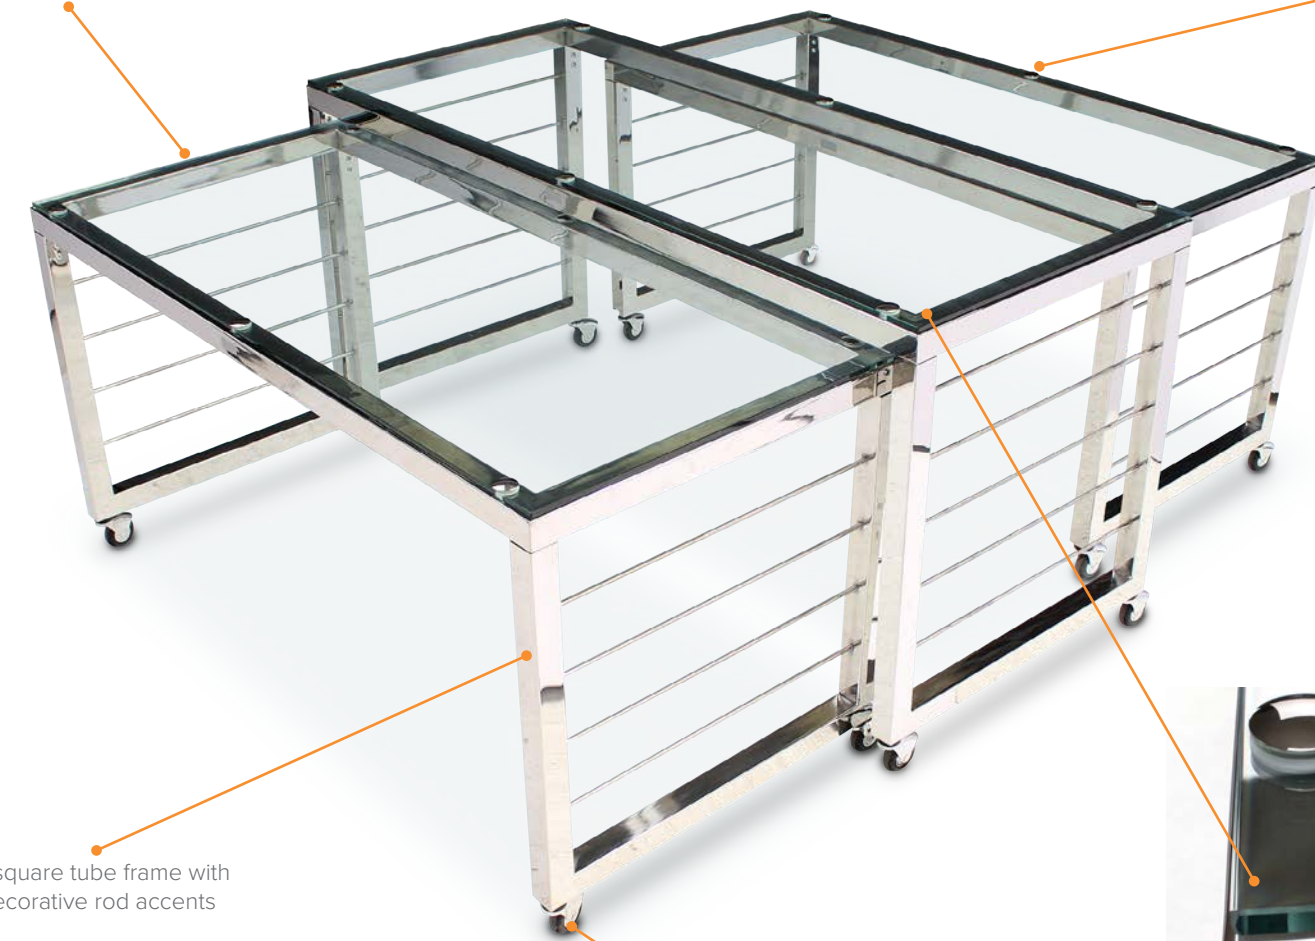

3/8" Tempered glass tops are inset 1/8" from the leg frames for added protection

Glass tops are secured by 1" diameter decorative standoffs

2" square tube frame with decorative rod accents

Sleek 3" chrome plated casters