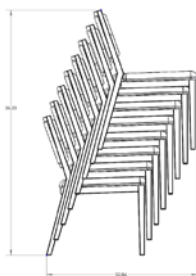

Atticus (AS-YL1159)

Product shown with Walnut grain powder coat Frame Dorset Cherry fabric

Specifications

Overall Width	17.8
Overall Height	32
Overall Depth	23
Seat Width	18
Seat Depth	19
Back Width	18
Back Height	13.5

All dimensions in inches

Chairs nest 8 high
Optional Powdercoat Finishes
Premium Metal Base Glides
Retractable Formed Ganger
12 year structural frame warranty

Public Seating

Banquet / Meeting Rooms

Antonia