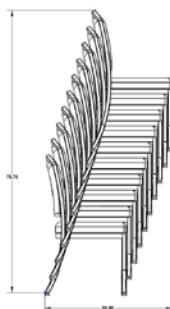

Clemensia (AS-YL1423)

Clemensia (AS-YL1423)

Product shown with Chocolate powder coat
Aluminum Frame and Win Blaze fabric

Various Options Available

- Fabric, vinyl covers
- Various solid powder coat colors
- On Aluminum or steel frame
- Handhold cut-out in back
(for covered back)
- Metal glides self leveling

Clemensia (AS-YL1423)

Product shown with Silver powder coat
Steel Frame and Brouhaha Ice fabric

Specifications

Overall Width	18.5
Overall Height	35.5
Overall Depth	23.5
Seat Width	18.5
Seat Depth	19.5
Back Width	18.5
Back Height	17

All dimensions in inches

Chairs nest 8 high
Optional Powdercoat Finishes
Premium Metal Base Glides
Retractable Formed Ganger
12 year structural frame warranty

Public Seating

Banquet / Meeting Rooms

Antonia