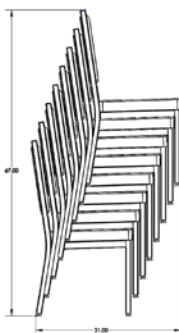

Remus (AS-YL1547)

Product shown with Silver powder coat
Aluminum Frame and Corinthian Blueberry fabric

Specifications

Overall Width	18.5
Overall Height	36
Overall Depth	23
Seat Width	17.5
Seat Depth	18
Back Width	18
Back Height	19

All dimensions in inches

- Chairs nest 8 high
- Optional Powdercoat Finishes
- Premium Metal Base Glides
- Retractable Formed Ganger
- 12 year structural frame warranty

Public Seating

Banquet / Meeting Rooms