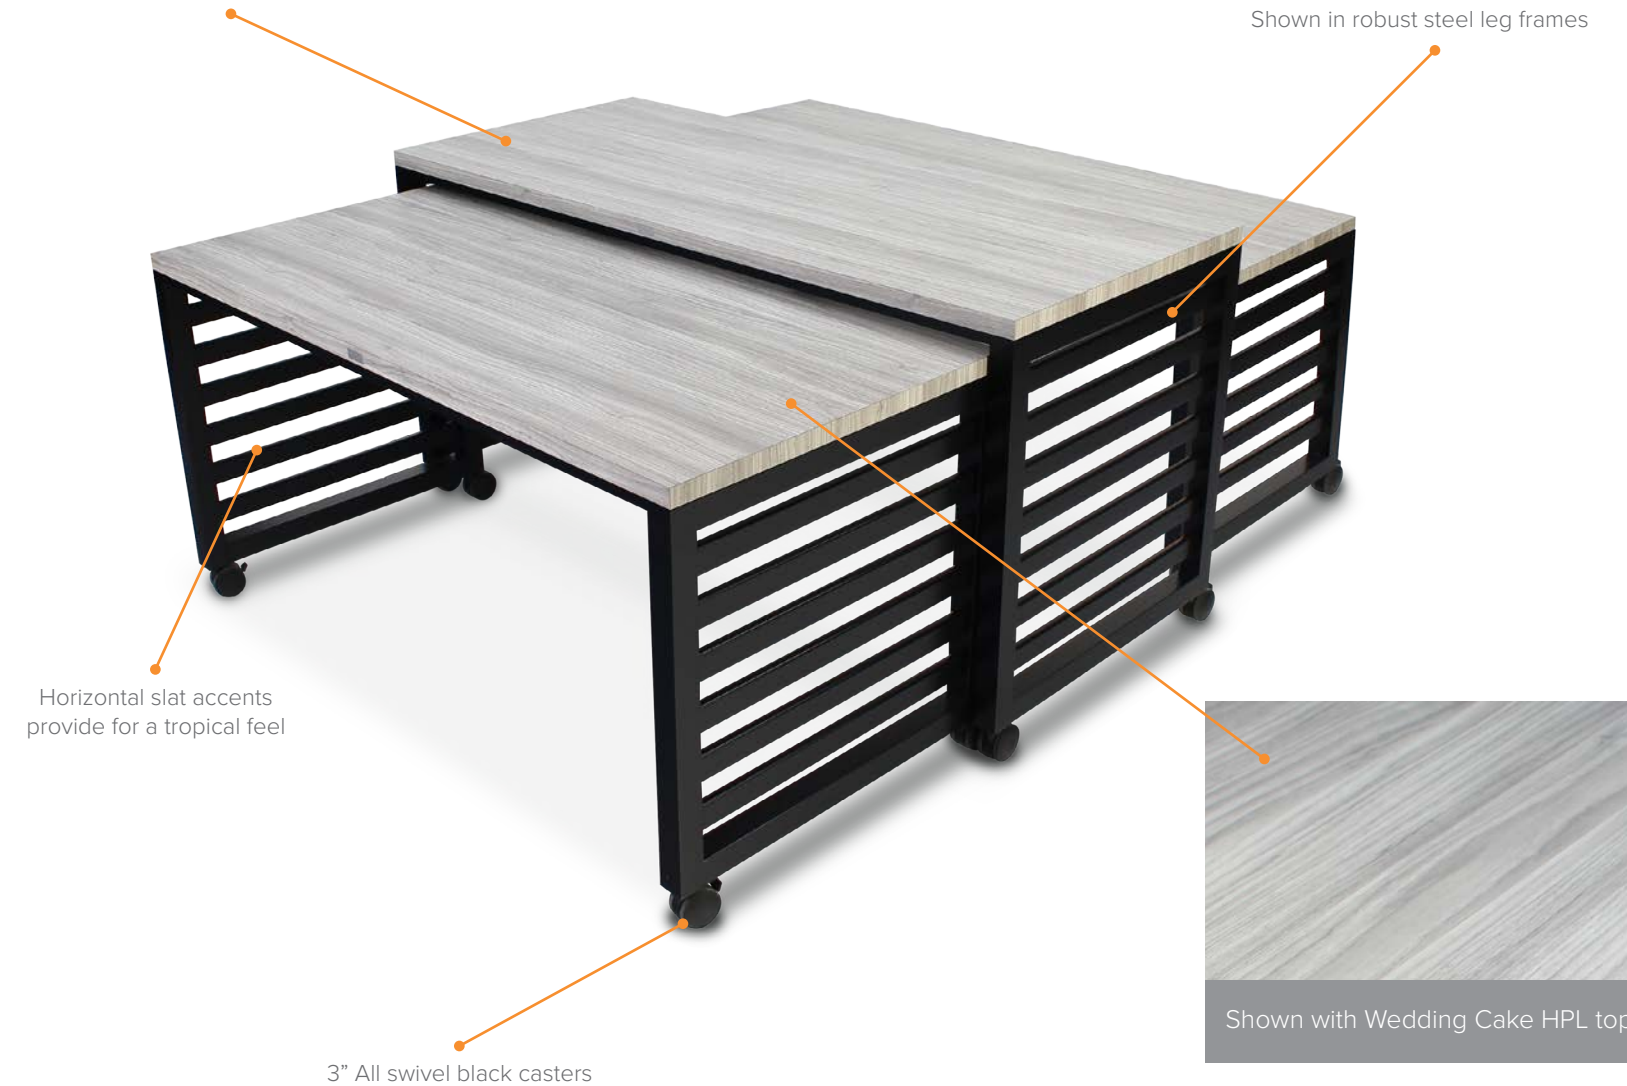

The Fiji Series tops are available in several HPL and Wood Veneer options or our ever popular Acacia Driftwood